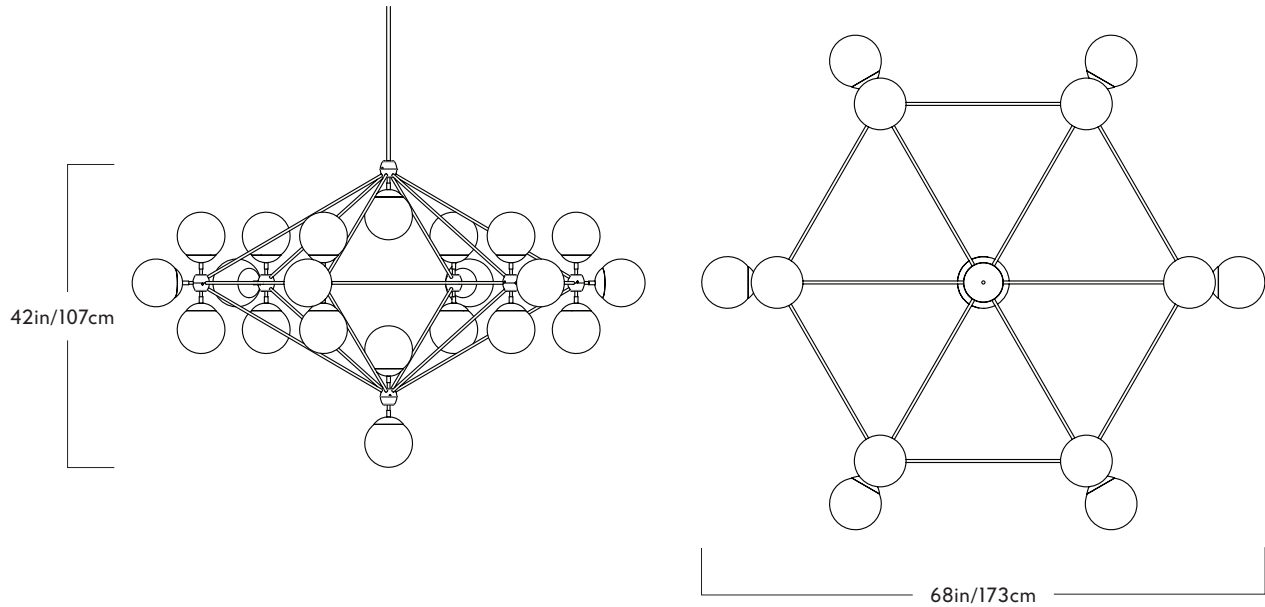

Roll & Hill

Modo

Chandelier - 6 Sided - 21 Globes

SERIES

Modo

PRODUCT

Chandelier - 6 Sided - 21 Globes

LEAD TIME

8 weeks

DIMENSIONS

Dia 68in/173cm x H 42in/107cm

WEIGHT

34lb/15.4kg

MATERIALS

Machined aluminum, glass

FINISHES/COLORS

Black, bronze, polished aluminum, brushed brass / clear, smoke, cream

SUSPENSION

1/2-inch aluminum stem. Ships with 35-inch length. Additional segments available

CANOPY

5-inch canopy in matching metal finish