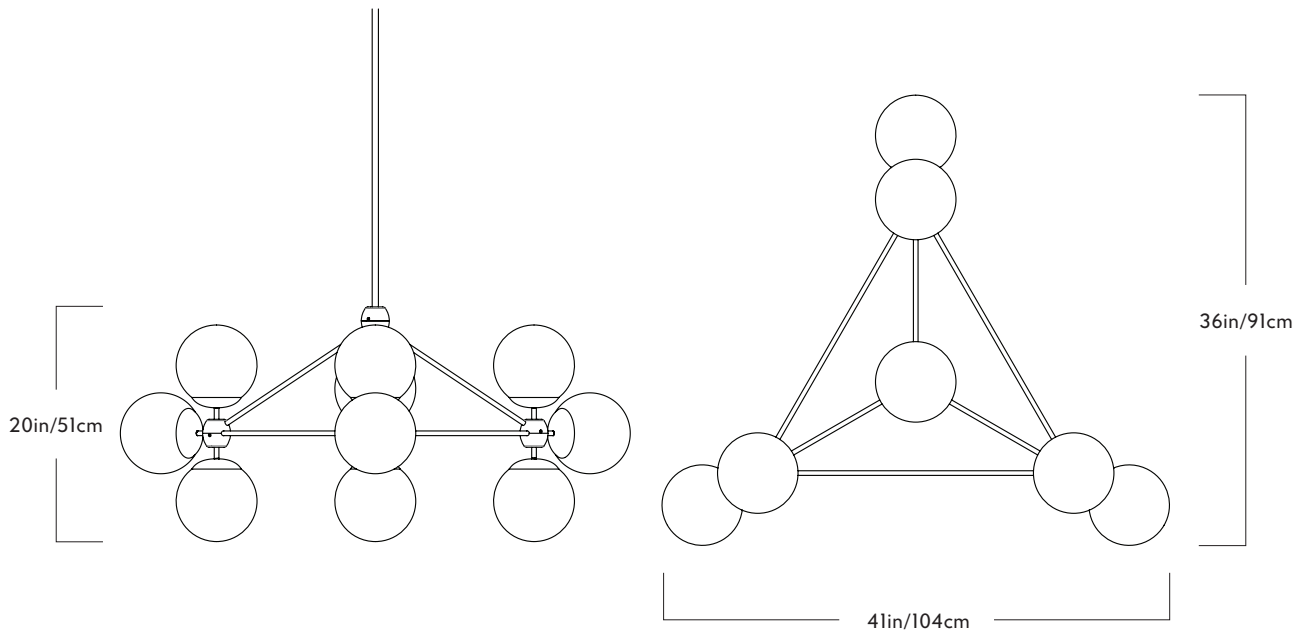

Roll & Hill

Modo

Chandelier - 3 Sided - 10 Globes

SERIES

Modo

PRODUCT

Chandelier - 3 Sided - 10 Globes

LEAD TIME

8 weeks

DIMENSIONS

L 41in/104cm x W 36in/91cm x
H 20in/51cm

WEIGHT

15lb/6.8kg

MATERIALS

Machined aluminum, glass

FINISHES/COLORS

Black, bronze, polished aluminum,
brushed brass / clear, smoke, cream

SUSPENSION

1/2-inch aluminum stem. Ships with 35-
inch length. Additional segments available

CANOPY

5-inch canopy in matching metal finish