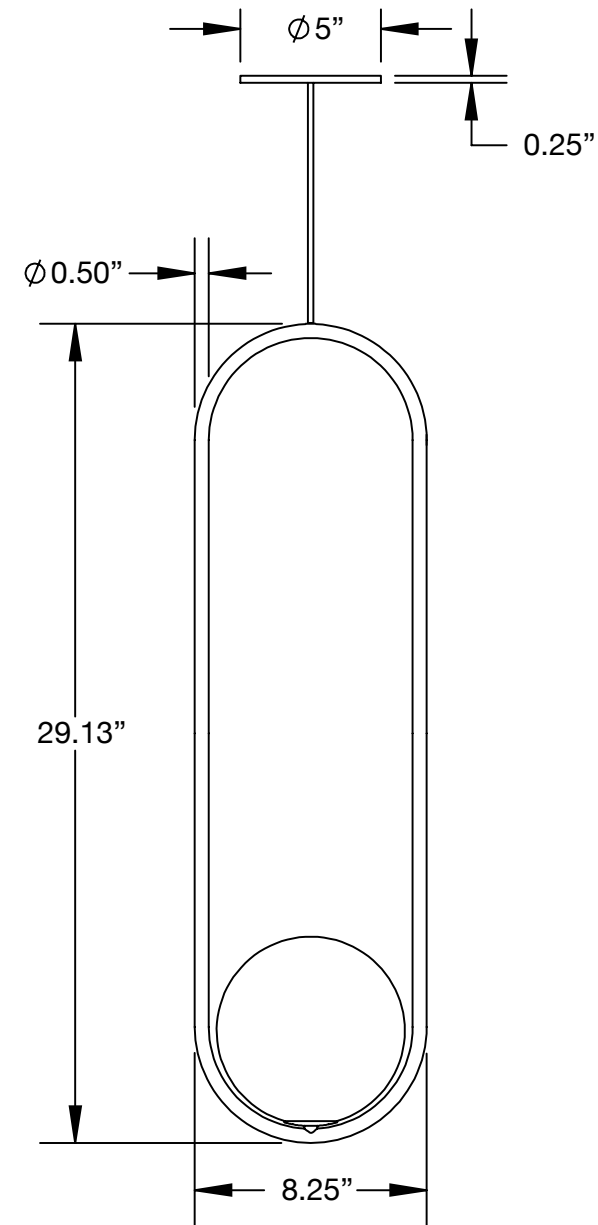

## MILA 7

CODE MIL\_7\_COP  
FINISH Brushed Copper

CODE MIL\_7\_BRB  
FINISH Brushed Brass

CODE MIL\_7\_BLK  
FINISH Satin Black

CODE MIL\_7\_WHITE  
FINISH Textured White

MATERIALS Steel  
LAMPING G9 2700K LED Bulb  
WATTAGE 6W at 110 lumens (dimnable)  
WEIGHT 7 lbs  
CANOPY 5" (127mm) diameter  
0.25" (6mm) deep  
Black  
DROP HEIGHT 72" (1829mm) Standard

### CUSTOM OPTIONS

DROP LENGTH Extra length available upon request

\* Pricing available upon request