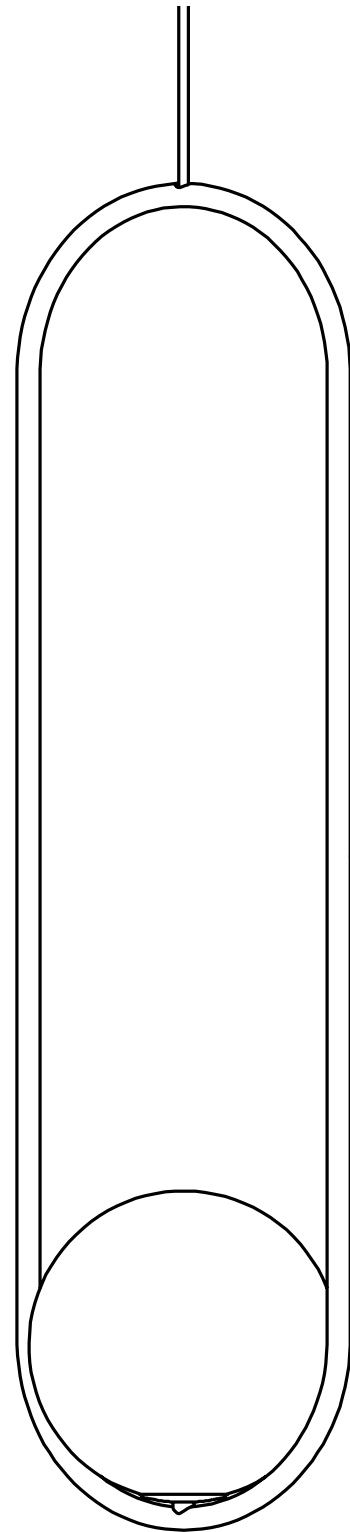

## MILA 7

CODE MIL\_7\_COP  
FINISH Brushed Copper

CODE MIL\_7\_BRB  
FINISH Brushed Brass

CODE MIL\_7\_BLK  
FINISH Satin Black

CODE MIL\_7\_WHITE  
FINISH Textured White

MATERIALS Steel  
LAMPING G9 2700K LED Bulb  
WATTAGE 6W at 110 lumens (dimnable)  
WEIGHT 7 lbs  
CANOPY 5" (127mm) diameter  
0.25" (6mm) deep  
Black  
DROP HEIGHT 72" (1829mm) Standard