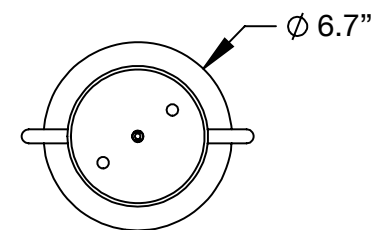

## MILA 7

CODE MIL\_7\_COP  
FINISH Brushed Copper

CODE MIL\_7\_BRB  
FINISH Brushed Brass

CODE MIL\_7\_BLK  
FINISH Satin Black

CODE MIL\_7\_WHITE  
FINISH Textured White

MATERIALS Steel  
LAMPING G9 2700K LED Bulb  
WATTAGE 6W at 110 lumens (dimnable)  
WEIGHT 7 lbs  
CANOPY 5" (127mm) diameter  
0.25" (6mm) deep  
Black  
DROP HEIGHT 72" (1829mm) Standard