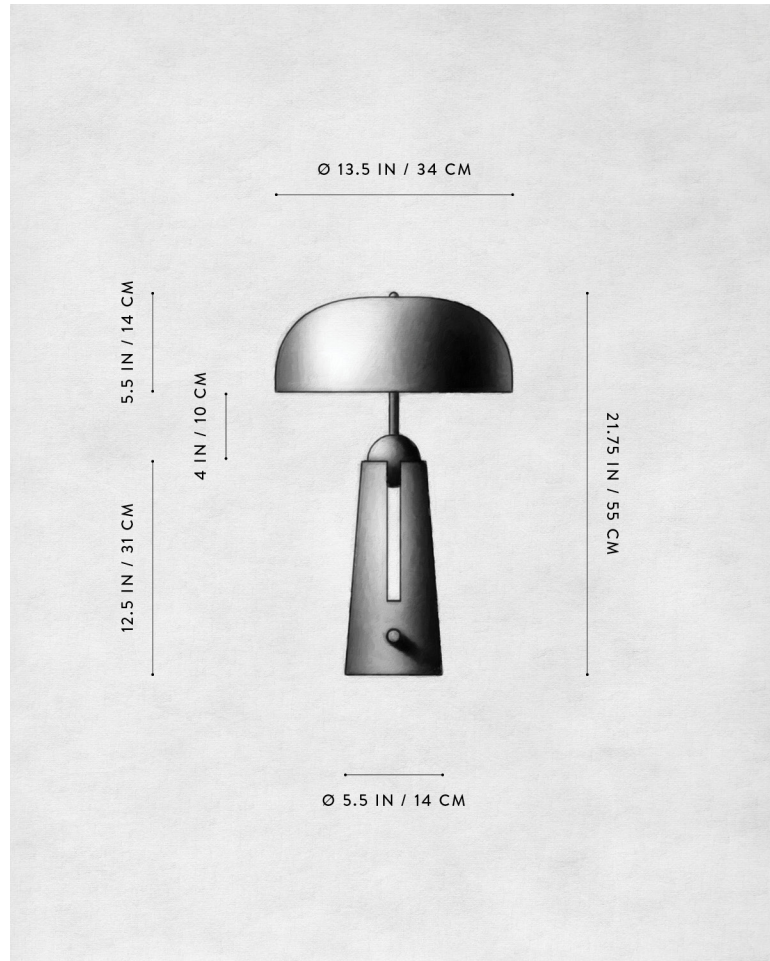

A P P A R A T U S

AGED BRASS / PEWTER SUEDE

METRONOME : TABLE LAMP

REFERENCE

STRAVINSKY
COUNTERPOINT
VILLA MULLER

COMPOSITION

HAND-WRAPPED LEATHER OR SUEDE BASE
BRASS ARMATURE AND SHADE

A P P A R A T U S

AGED BRASS / BRONZE SUEDE

AGED BRASS / PEWTER SUEDE

A P P A R A T U S

METRONOME : TABLE LAMP

DIMENSIONS

21.75 H, Ø 13.5 IN
55 H, Ø 34 CM

PRICE

FROM \$6000