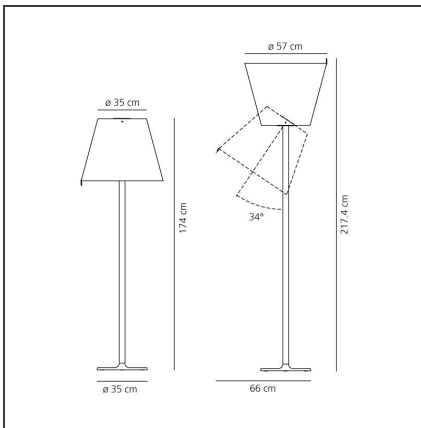

TECHNICAL DRAWINGS

DESIGN BY

Adrien Gardère

DESCRIPTION

Base in painted zamak; painted aluminium stem; diffuser in silk satin fabric on a plastic frame.

FEATURES

Article Code:	0577010A	Material:	Aluminium, zamak, silk satin fabric and technopolymer
Colour:	Grey	Series:	Design
Installation:	Floor	Area contract:	Hospitality, Residential
Environment:	Indoor	Emission:	Direct, Diffused Adjustable, indirect

DIMENSIONS

Height:	cm 174	Impact Resistance:	N/D
Base Diameter:	cm 35	Glow Wire Test:	650
Inclination:	cm 34		
Max Extension Height:	cm 217		

NOT INCLUDED SOURCES

Category:	HALO	Class:	A
Number:	2		
Watt:	116W		
Socket:	E27		

ALTERNATIVE SOURCES

Category:	LED
Number:	2
Watt:	15W
Type:	2
Socket:	E27
Class:	A

LUMINAIRE

Watt:	2x116W
Voltage:	220V-240V

Notes

With dimmer. Adjustable diffuser into three different positions.