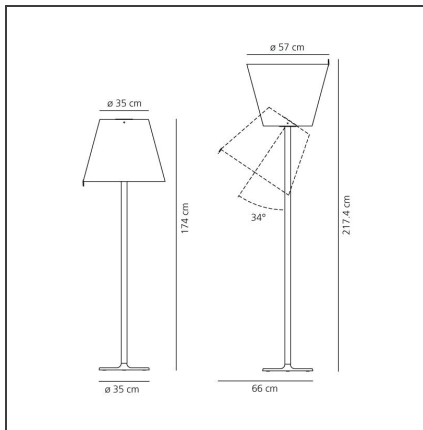

TECHNICAL DRAWINGS

FEATURES

Article Code:	0577020A	Material:	Aluminium, zamak, silk satin fabric and technopolymer
Colour:	Ecrù	Series:	Design
Installation:	Floor	Area contract:	Hospitality, Residential
Environment:	Indoor	Emission:	Direct, Diffused Adjustable, indirect

DIMENSIONS

Height:	cm 174	Impact Resistance:	N/D
Base Diameter:	cm 35	Glow Wire Test:	650
Inclination:	cm 34		
Max Extension Height:	cm 217		

NOT INCLUDED SOURCES

Category:	HALO	Class:	A
Number:	2		
Watt:	116W		
Socket:	E27		

ALTERNATIVE SOURCES

Category:	LED
Number:	2
Watt:	15W
Type:	2
Socket:	E27
Class:	A

LUMINAIRE

Watt:	2x116W
Voltage:	220V-240V

Notes

With dimmer. Adjustable diffuser into three different positions.