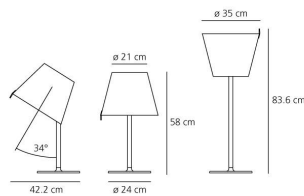

### Melampo

Base in painted zamac; painted aluminium stem; diffuser in silk satin fabric on a plastic frame.

Aluminium Grey    Black    Natural

HALO Table

IP20

| W     | Dimensions | Luminous Flux (lm) | Color | Code     | Product name                |
|-------|------------|--------------------|-------|----------|-----------------------------|
| 104 W | H 5.8 cm   | 1640 lm            |       | 0315010A | Melampo table - Alluminium  |
|       |            |                    |       | 0315030A | Melampo table - Black       |
|       |            |                    |       | 0315020A | Melampo table - Bronze Ecrù |

HALO Floor

IP20

| W     | Dimensions | Luminous Flux (lm) | Color | Code     | Product name                |
|-------|------------|--------------------|-------|----------|-----------------------------|
|       | H 137 cm   | 1640 lm            |       | 0123020A | Melampo floor - Bronze Ecrù |
| 104 W | H 137 cm   | 1640 lm            |       | 0123010A | Melampo floor - Alluminium  |

## HALO Wall

| W    | Dimensions | Luminous Flux (lm) | Color | Code     | Product name                           |
|------|------------|--------------------|-------|----------|--|
| 42 W | H 3.5 cm   | 630 lm             |       | 0721020A | Melampo wall - Bronze Ecrù with switch |
|      |            |                    |       | 0720010A | Melampo wall - Alluminium              |
|      |            |                    |       | 0721010A | Melampo wall - Alluminium with switch  |
|      |            |                    |       | 0720020A | Melampo wall - Bronze Natural          |