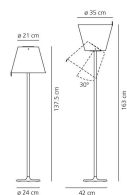

### Melampo

Base in painted zamac; painted aluminium stem; diffuser in silk satin fabric on a plastic frame.

Aluminium Grey    Black    Natural

HALO Table

IP20

| W     | Dimensions | Luminous Flux (lm) | Color | Code     | Product name                |
|-------|------------|--------------------|-------|----------|-----------------------------|
| 104 W | H 5.8 cm   | 1640 lm            |       | 0315010A | Melampo table - Alluminium  |
|       |            |                    |       | 0315030A | Melampo table - Black       |
|       |            |                    |       | 0315020A | Melampo table - Bronze Ecrù |

HALO Floor

IP20

| W     | Dimensions | Luminous Flux (lm) | Color | Code     | Product name                |
|-------|------------|--------------------|-------|----------|-----------------------------|
|       | H 137 cm   | 1640 lm            |       | 0123020A | Melampo floor - Bronze Ecrù |
| 104 W | H 137 cm   | 1640 lm            |       | 0123010A | Melampo floor - Alluminium  |

## HALO Wall

| W    | Dimensions | Luminous Flux (lm) | Color | Code     | Product name                           |
|------|------------|--------------------|-------|----------|--|
| 42 W | H 3.5 cm   | 630 lm             |       | 0721020A | Melampo wall - Bronze Ecrù with switch |
|      |            |                    |       | 0720010A | Melampo wall - Alluminium              |
|      |            |                    |       | 0721010A | Melampo wall - Alluminium with switch  |
|      |            |                    |       | 0720020A | Melampo wall - Bronze Natural          |