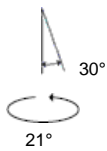

### Melampo

Base in painted zamac; painted aluminium stem; diffuser in silk satin fabric on a plastic frame.

Aluminium Grey    Black    Natural

HALO Table

IP20

| W     | Dimensions | Luminous Flux (lm) | Color | Code     | Product name                |
|-------|------------|--------------------|-------|----------|-----------------------------|
| 104 W | H 5.8 cm   | 1640 lm            |       | 0315010A | Melampo table - Alluminium  |
|       |            |                    |       | 0315030A | Melampo table - Black       |
|       |            |                    |       | 0315020A | Melampo table - Bronze Ecrù |

HALO Floor

IP20

| W     | Dimensions | Luminous Flux (lm) | Color | Code     | Product name                |
|-------|------------|--------------------|-------|----------|-----------------------------|
|       | H 137 cm   | 1640 lm            |       | 0123020A | Melampo floor - Bronze Ecrù |
| 104 W | H 137 cm   | 1640 lm            |       | 0123010A | Melampo floor - Alluminium  |

## HALO Wall

| W    | Dimensions | Luminous Flux (lm) | Color | Code     | Product name                           |
|------|------------|--------------------|-------|----------|--|
| 42 W | H 3.5 cm   | 630 lm             |       | 0721020A | Melampo wall - Bronze Ecrù with switch |
|      |            |                    |       | 0720010A | Melampo wall - Alluminium              |
|      |            |                    |       | 0721010A | Melampo wall - Alluminium with switch  |
|      |            |                    |       | 0720020A | Melampo wall - Bronze Natural          |