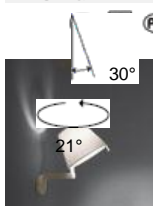

### Melampo

Base in painted zamac; painted aluminium stem; diffuser in silk satin fabric on a plastic frame.

Aluminium Grey    Black    Natural

HALO Table

IP20

| W     | Dimensions | Luminous Flux (lm) | Color | Code     | Product name                |
|-------|------------|--------------------|-------|----------|-----------------------------|
| 104 W | H 5.8 cm   | 1640 lm            |       | 0315010A | Melampo table - Alluminium  |
|       |            |                    |       | 0315030A | Melampo table - Black       |
|       |            |                    |       | 0315020A | Melampo table - Bronze Ecrù |

HALO Floor

IP20

| W     | Dimensions | Luminous Flux (lm) | Color | Code     | Product name                |
|-------|------------|--------------------|-------|----------|-----------------------------|
|       | H 137 cm   | 1640 lm            |       | 0123020A | Melampo floor - Bronze Ecrù |
| 104 W | H 137 cm   | 1640 lm            |       | 0123010A | Melampo floor - Alluminium  |

## HALO Wall

| W    | Dimensions | Luminous Flux (lm) | Color | Code     | Product name                           |
|------|------------|--------------------|-------|----------|--|
| 42 W | H 3.5 cm   | 630 lm             |       | 0721020A | Melampo wall - Bronze Ecrù with switch |
|      |            |                    |       | 0720010A | Melampo wall - Alluminium              |
|      |            |                    |       | 0721010A | Melampo wall - Alluminium with switch  |
|      |            |                    |       | 0720020A | Melampo wall - Bronze Natural          |