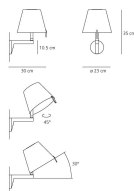

### Melampo

Base in painted zamac; painted aluminium stem; diffuser in silk satin fabric on a plastic frame.

Aluminium Grey    Black    Natural

HALO Table

IP20

| W     | Dimensions | Luminous Flux (lm) | Color | Code     | Product name                |
|-------|------------|--------------------|-------|----------|-----------------------------|
| 104 W | H 5.8 cm   | 1640 lm            |       | 0315010A | Melampo table - Alluminium  |
|       |            |                    |       | 0315030A | Melampo table - Black       |
|       |            |                    |       | 0315020A | Melampo table - Bronze Ecrù |

HALO Floor

IP20

| W     | Dimensions | Luminous Flux (lm) | Color | Code     | Product name                |
|-------|------------|--------------------|-------|----------|-----------------------------|
|       | H 137 cm   | 1640 lm            |       | 0123020A | Melampo floor - Bronze Ecrù |
| 104 W | H 137 cm   | 1640 lm            |       | 0123010A | Melampo floor - Alluminium  |

## HALO Wall

| W    | Dimensions | Luminous Flux (lm) | Color | Code     | Product name                           |
|------|------------|--------------------|-------|----------|--|
| 42 W | H 3.5 cm   | 630 lm             |       | 0721020A | Melampo wall - Bronze Ecrù with switch |
|      |            |                    |       | 0720010A | Melampo wall - Alluminium              |
|      |            |                    |       | 0721010A | Melampo wall - Alluminium with switch  |
|      |            |                    |       | 0720020A | Melampo wall - Bronze Natural          |