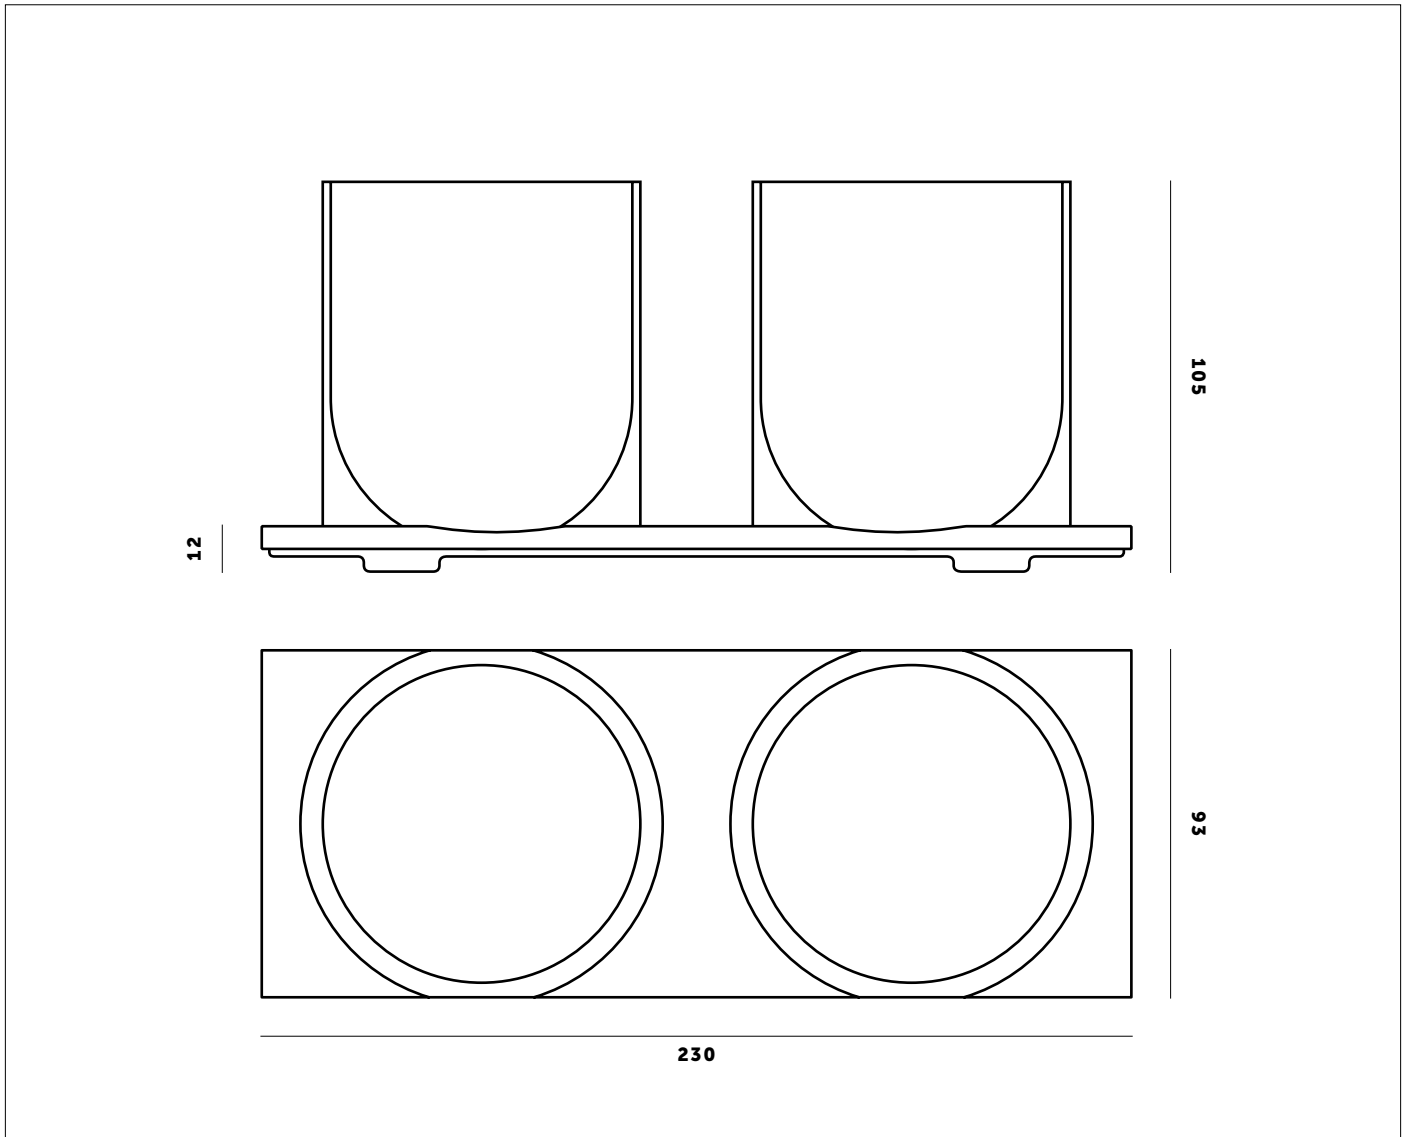

BUSTER + PUNCH

MACHINED / WHISKY

FINISH	SKU
Steel	UK-MA-WHI-ST-A
Brass	UK-MA-WHI-BR-A
Matt Black	UK-MA-WHI-BL-A

CARE INSTRUCTIONS

Wipe with soft dry cloth in the same direction as the brush pattern to avoid scratching the metal.