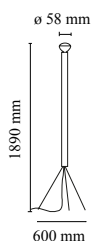

## Luminator

by Achille & Pier Giacomo Castiglioni , 1954

Floor lamp providing indirect light. Bulb with reflector. Iron stem with vitrified enamel finish. Painted galvanized metal legs.

Mounting	Floor
Environment	Indoor
Finish	Anthracite
Weight	4.1 Kg
Light sources available	1 x LED 8W E27 750lm 2700K [e] cod. RF25319 1 x LED E27 8W 2700K 660lm R125 – RF26277 - DIMM.
Emergency	Without
Switching	Foot switch on cord
Voltage	220-250V
Power	MAX 205W
Battery	No
Supply included	Yes
Cord Length	2800 mm
Materials	Metal
Colors	● F3770033 - Anthracite
Certificate	