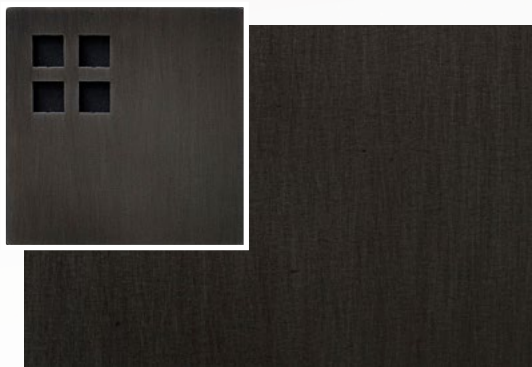

# INDOOR LIGHTING FINISHES

Steel Dark Patina

Steel Bronze Powder

Steel Bronze Patina

Steel Natural

Steel Ash Patina

Steel Graphite