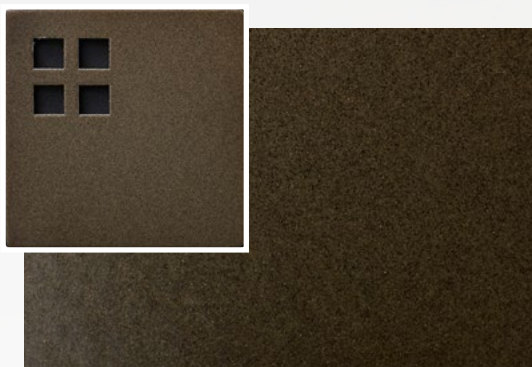

# INDOOR LIGHTING FINISHES

Steel Dark Patina

Steel Bronze Powder

Steel Bronze Patina

Steel Natural

Steel Ash Patina

Steel Graphite

# OUTDOOR LIGHTING FINISHES

Stainless Dark

Stainless Satin Black

Stainless Bronze

Stainless Mineral White

Stainless Dark Bronze

Stainless Ash Exterior

\*All outdoor fixtures are fabricated in stainless steel and designed to fully withstand the elements.