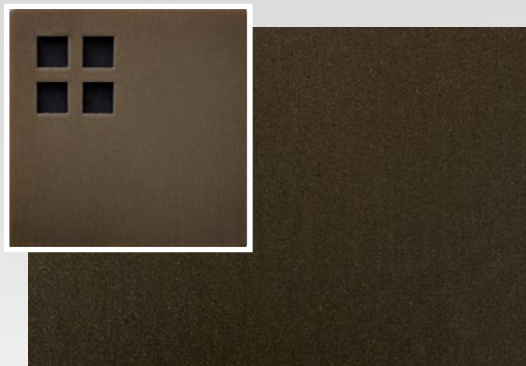

# INDOOR LIGHTING FINISHES

Steel Dark Patina

Steel Bronze Powder

Steel Bronze Patina

Steel Natural

Steel Ash Patina

Steel Graphite