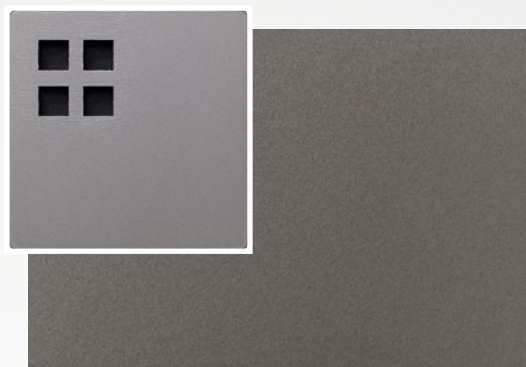

# INDOOR LIGHTING FINISHES

Steel Dark Patina

Steel Bronze Powder

Steel Bronze Patina

Steel Natural

Steel Ash Patina

Steel Graphite

# OUTDOOR LIGHTING FINISHES

Stainless Dark

Stainless Satin Black

Stainless Bronze

Stainless Mineral White

Stainless Dark Bronze

Stainless Ash Exterior

\*All outdoor fixtures are fabricated in stainless steel and designed to fully withstand the elements.