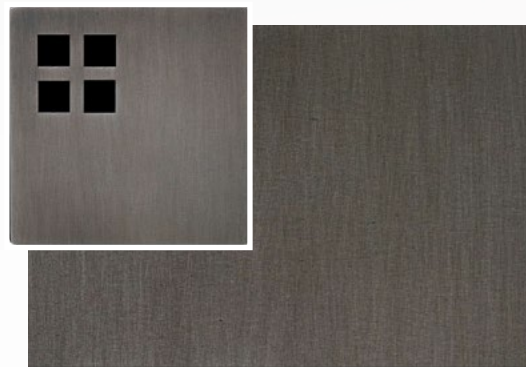

# INDOOR LIGHTING FINISHES

Steel Dark Patina

Steel Bronze Powder

Steel Bronze Patina

Steel Natural

Steel Ash Patina

Steel Graphite