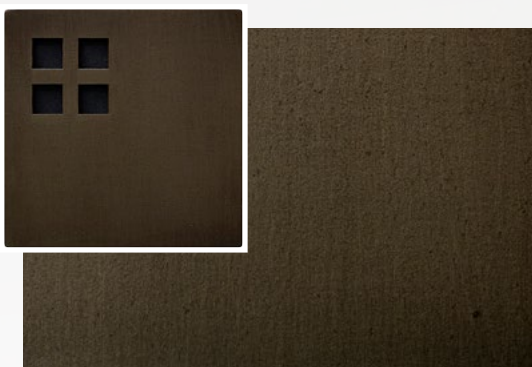

# INDOOR LIGHTING FINISHES

Steel Dark Patina

Steel Bronze Powder

Steel Bronze Patina

Steel Natural

Steel Ash Patina

Steel Graphite