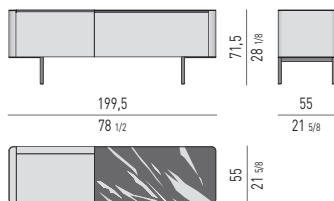

CONTENITORE BAR | BAR SIDEBORD

PIANO MARMO STONE GREY
STONE GREY MARBLE TOP