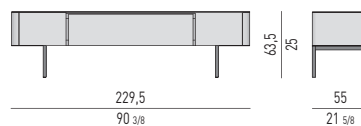

CONTENITORE ORIZZONTALE LIVING | LIVING HORIZONTAL SIDEBOARD

PIANO MARMO STONE GREY
STONE GREY MARBLE TOP