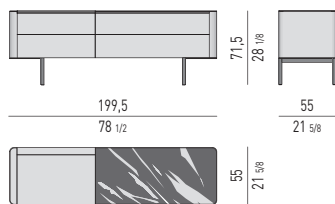

Minotti

CONTENITORE NIGHT | NIGHT SIDEBORD

PIANO MARMO STONE GREY
STONE GREY MARBLE TOP