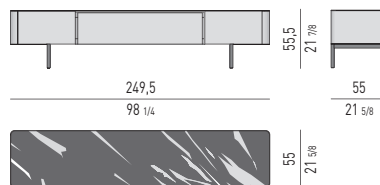

CONSOLE LIVING/TV | LIVING/TV CONSOLE TABLE

PIANO MARMO STONE GREY
STONE GREY MARBLE TOP