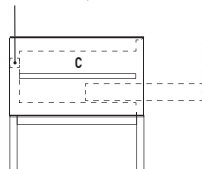

PASSACAVI | CABLE HOLE

Nr. 3 cassetti **(A)** e **(B)** che scorrono su guide a estrazione totale con chiusura Blumotion.

Portata massima cassetti 60 Kg.

Spazio utile interno cassetti

Cassetto centrale **(A)** cm 109x41 H4,5

Cassetti laterali **(B)** cm 47,5x41 H16,5

Nr. 1 vano porta-lettore CD/DVD **(C)** dotato di foro passacavi.

Spazio utile interno

cm 113x49 H9,5

N. 3 drawers **(A)** and **(B)** that glide on full-extension guides with Blumotion closure.

Maximum load of the drawers is 60 Kg.

Drawers internal dimension

Central drawer **(A)** 109x41 H4,5 cm

Lateral drawers **(B)** 47,5x41 H16,5 cm

N. 1 section to host a CD/DVD player **(C)**, complete with a cable hole.

Internal dimension

113x49 H9,5 cm