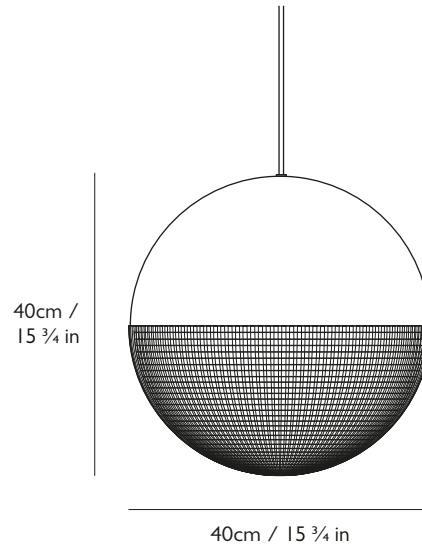

LEE BROOM

LENS FLAIR PENDANT LIGHT

PRODUCT DETAILS

Name

Lens Flair Pendant Light

Finish & Product Code

	110-130v	220-240v
Matte Black ●	LEN0111	LEN0011
Brushed Brass ●	LEN0110	LEN0010

Materials

Steel, transparent polycarbonate

Illumination 110-130v

6.5w, 2700k, 700 lumen

Bulb: E26, 6.5w LED Filament, 800 lumen, 15k hrs (1x supplied)

Illumination 220-240v

7.5w, 2700k, 700 lumen

Bulb: E27, 7.5w LED Filament, 806 lumen, 10k hrs (1x supplied)

Dimming

Dimmable. Mains voltage. TRIAC / Leading edge.

Certification

UL, cUL (110-130v)
CE, CB (220-240v)

Year of Design

2018

Dimensions

H 40cm x Dia 40cm / H 15 3/4 in x Dia 15 3/4 in

Suspension

Length: 300cm / 118 1/8 in

Adjustable cord

Black or gold fabric outer

Ceiling plate / Canopy

H 3cm x Dia 12cm / H 1 1/8 in x Dia 4 3/4 in

Round steel in matching matte black or brushed brass finish

Weight

Product (net): 5 kg / 11 lbs

Boxed (gross): 6.1 kg / 13.45 lbs

0518rev01

For more information please contact:

US & Canada Inquiries: +1 212 804 8477 - 34 Greene Street, New York, NY 10013 - sales@leebroom.com

UK & Global Inquiries: +44 207 820 0742 - 95 Rivington Street, London, EC2A 3AY - info@leebroom.com

WWW.LEEBROOM.COM