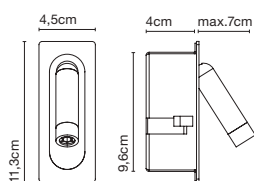

Ledtube

Daniel López

marset

Ledtube mini

Ledtube mini spot

Range of positions

The Ledtube mini offers a new size to fill the gap: the same design but smaller and more compact while maintaining the proportions of the original.

Ledtube mini
LED 3,6W 700mA 2700K
CRI90
Light source - 132lm
(included)

Ledtube mini spot
LED 3,6W 700mA 2700K
CRI90
Light source - 132lm
(included)

Injected aluminium structure and a frontal piece of transparent polycarbonate. Honeycomb grill to avoid glare. Incorporated switch to turn the lamp on when opened and off when folded away, except in the spot version.