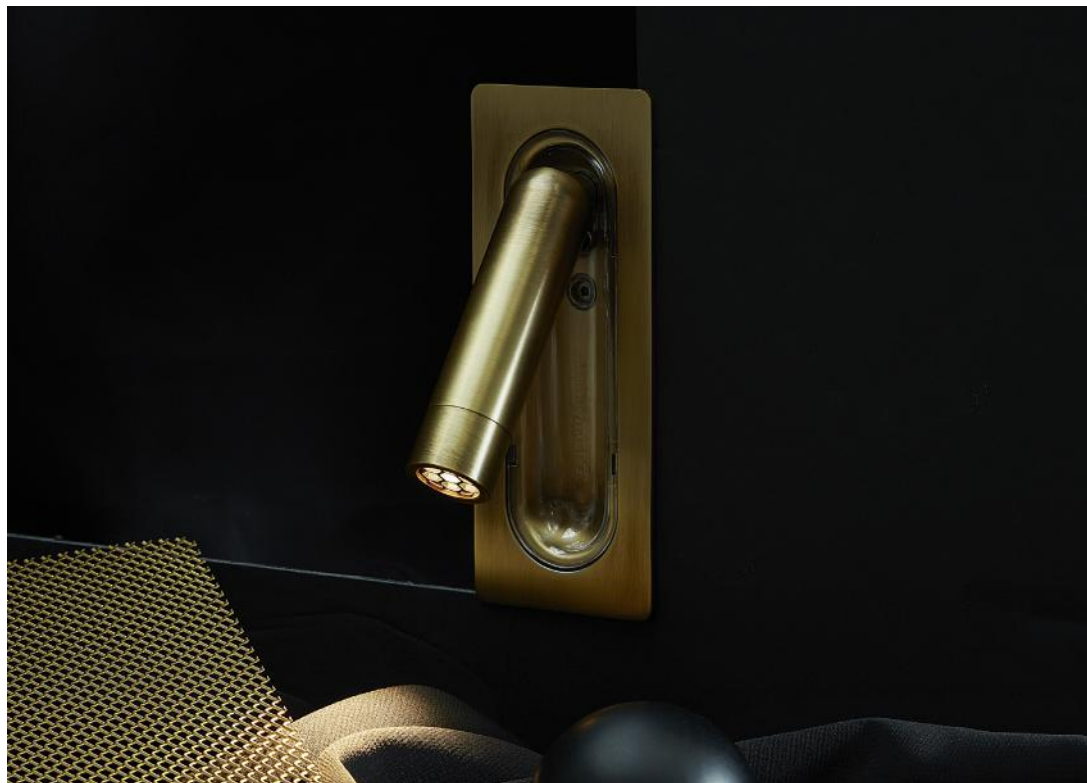

Ledtube

Daniel López

marset

Ledtube mini

Ledtube mini spot

Range of positions

The Ledtube mini offers a new size to fill the gap: the same design but smaller and more compact while maintaining the proportions of the original.

Ledtube mini
LED 3,6W 700mA 2700K
CRI90
Light source - 132lm
(included)

Ledtube mini spot
LED 3,6W 700mA 2700K
CRI90
Light source - 132lm
(included)

Injected aluminium structure and a frontal piece of transparent polycarbonate. Honeycomb grill to avoid glare. Incorporated switch to turn the lamp on when opened and off when folded away, except in the spot version.

- Aluminium
- Matte white (RAL 9010)
- Matte black (RAL 9005)
- Bronze

Range