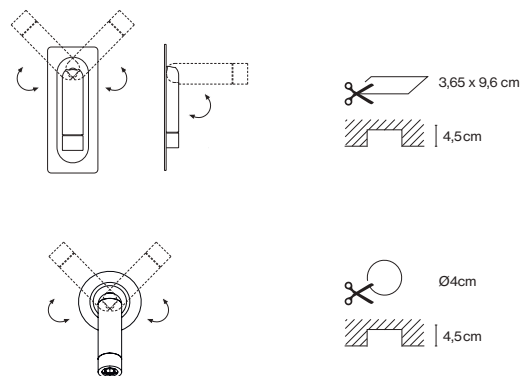

Ledtube

Daniel López

marset

Ledtube mini

Ledtube mini spot

Range of positions

The Ledtube mini offers a new size to fill the gap: the same design but smaller and more compact while maintaining the proportions of the original.

Ledtube mini
LED 3,6W 700mA 2700K
CRI90
Light source - 132lm
(included)

Ledtube mini spot
LED 3,6W 700mA 2700K
CRI90
Light source - 132lm
(included)

Injected aluminium structure and a frontal piece of transparent polycarbonate. Honeycomb grill to avoid glare. Incorporated switch to turn the lamp on when opened and off when folded away, except in the spot version.