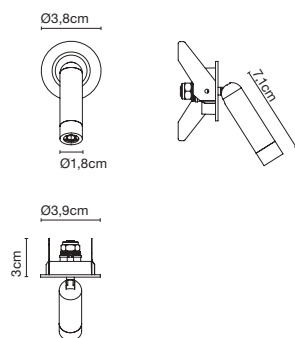

Ledtube

Daniel López

marset

Ledtube mini

Ledtube mini spot

Range of positions

The Ledtube mini offers a new size to fill the gap: the same design but smaller and more compact while maintaining the proportions of the original.

Ledtube mini
LED 3,6W 700mA 2700K
CRI90
Light source - 132lm
(included)

Ledtube mini spot
LED 3,6W 700mA 2700K
CRI90
Light source - 132lm
(included)

Injected aluminium structure and a frontal piece of transparent polycarbonate. Honeycomb grill to avoid glare. Incorporated switch to turn the lamp on when opened and off when folded away, except in the spot version.