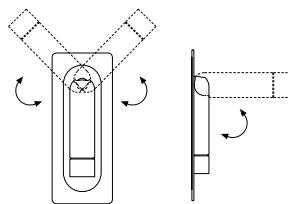

Ledtube

Daniel López

marset

Ledtube

Range of positions

This orientable lamp is easy to use, as it turns on automatically when open and off when folded away. Honeycomb grill to avoid glare.

Ledtube
LED 3,6W 700mA 2700K
Luminarie 132lm
Light Source 150lm (included)

Injected aluminium structure and a frontal piece of transparent polycarbonate. Incorporated switch to turn the lamp on when opened and off when folded away.

- Aluminium
- White (Ral 9003)
- Black (Ral 9005)
- Bronze