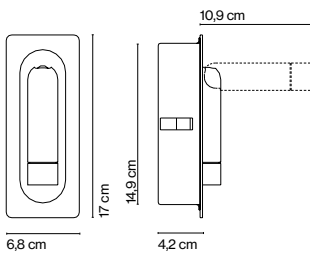

Ledtube

Daniel López

marset

Ledtube

Range of positions

This orientable lamp is easy to use, as it turns on automatically when open and off when folded away. Honeycomb grill to avoid glare.

Ledtube
LED 3,6W 700mA 2700K
Luminarie 132lm
Light Source 150lm (included)

Injected aluminium structure and a frontal piece of transparent polycarbonate. Incorporated switch to turn the lamp on when opened and off when folded away.

- Aluminium
- White (Ral 9003)
- Black (Ral 9005)
- Bronze

- [Download](#) Assembly Instructions
- [Download](#) 2D
- [Download](#) 3D
- [Download](#) Photometric data
- [Download](#) Energy label

Range