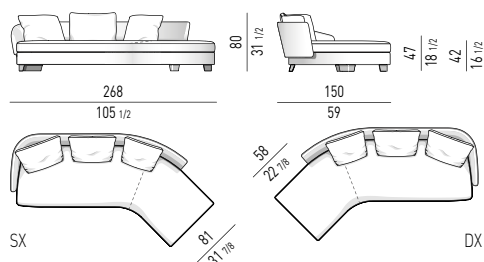

DIVANO CURVO OPEN CM 268
OPEN ROUND SOFA CM 268