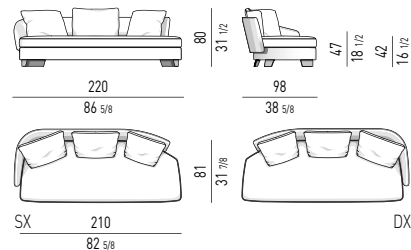

ELEMENTO OPEN CM 155 OPEN ELEMENT CM 155

LAWSON LARGE

SISTEMA DI SEDUTE LARGE | LARGE SEATING SYSTEM

POLTRONA
ARMCHAIR

DIVANO CM 270
SOFA CM 270

DIVANO OPEN CM 220
OPEN SOFA CM 220

DIVANO CURVO CM 278
ROUND SOFA CM 278