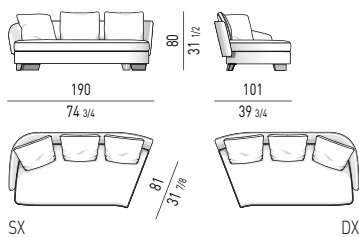

ELEMENTO SEMICURVO CM **190**
SEMI-ROUND ELEMENT CM **190**