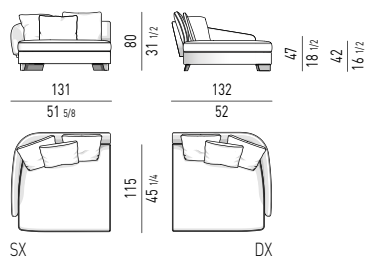

CHAISE-LONGUE CM **131X132**
CHAISE-LONGUE CM **131X132**