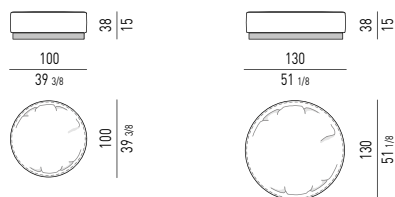

POUF | OTTOMANS