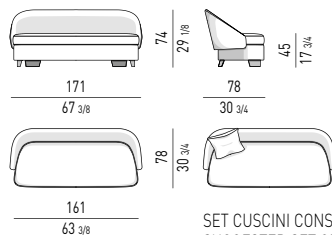

DIVANO | SOFA