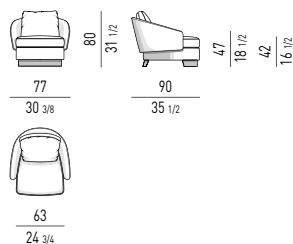

LAWSON MEDIUM

SISTEMA DI SEDUTE MEDIUM | MEDIUM SEATING SYSTEM

POLTRONA ARMCHAIR