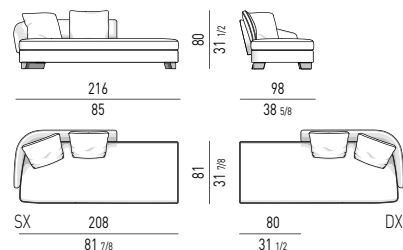

ELEMENTO OPEN CM 216
OPEN ELEMENT CM 216