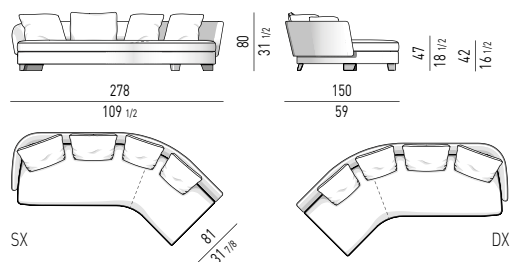

ELEMENTO OPEN CM 155 OPEN ELEMENT CM 155

LAWSON LARGE

SISTEMA DI SEDUTE LARGE | LARGE SEATING SYSTEM

POLTRONA
ARMCHAIR

DIVANO CM 270
SOFA CM 270

DIVANO OPEN CM 220
OPEN SOFA CM 220

DIVANO CURVO CM 278
ROUND SOFA CM 278