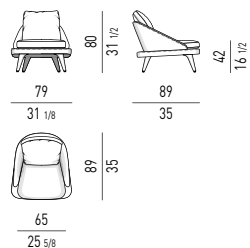

POLTRONA LEGS | LEGS ARMCHAIR *