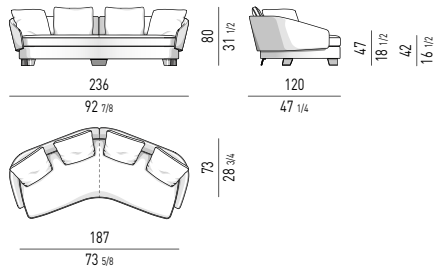

ELEMENTO OPEN CM 155 OPEN ELEMENT CM 155

LAWSON LARGE

SISTEMA DI SEDUTE LARGE | LARGE SEATING SYSTEM

POLTRONA
ARMCHAIR

DIVANO CM 270
SOFA CM 270

DIVANO OPEN CM 220
OPEN SOFA CM 220

DIVANO CURVO CM 278
ROUND SOFA CM 278