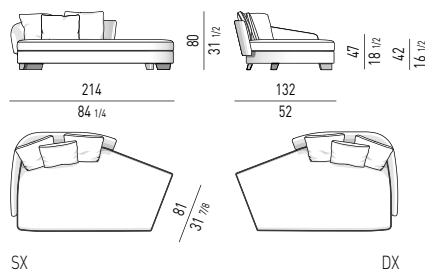

DIVANO CHAISE-LONGUE OPEN CM 214
OPEN CHAISE-LONGUE SOFA CM 214