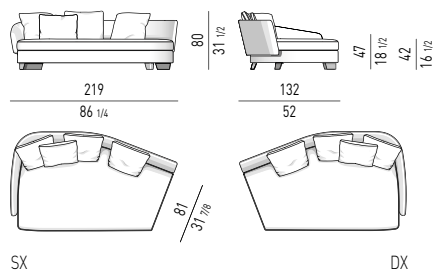

DIVANO CHAISE-LONGUE CM 219
CHAISE-LONGUE SOFA CM 219