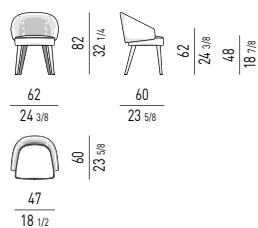

LAWSON DINING

POLTRONCINA | LITTLE ARMCHAIR *