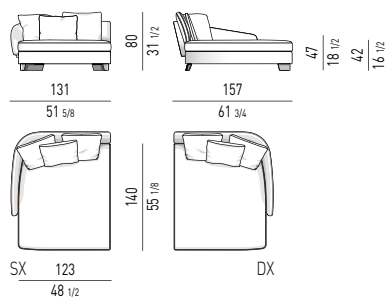

CHAISE-LONGUE EXTRA LARGE CM **131X157**
EXTRA LARGE CHAISE-LONGUE CM **131X157**