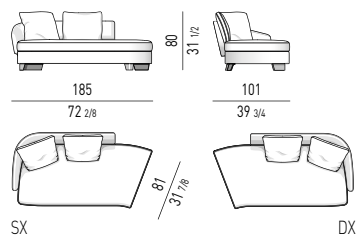

ELEMENTO SEMICURVO OPEN CM **185**
OPEN SEMI-ROUND ELEMENT CM **185**