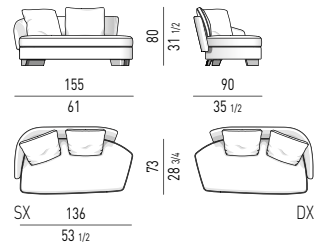

ELEMENTO OPEN CM 155 OPEN ELEMENT CM 155

LAWSON LARGE

SISTEMA DI SEDUTE LARGE | LARGE SEATING SYSTEM

POLTRONA
ARMCHAIR

DIVANO CM 270
SOFA CM 270

DIVANO OPEN CM 220
OPEN SOFA CM 220

DIVANO CURVO CM 278
ROUND SOFA CM 278