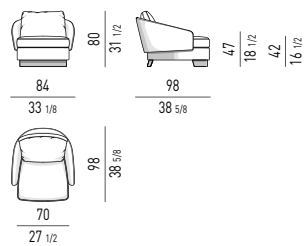

ELEMENTO OPEN CM 155 OPEN ELEMENT CM 155

LAWSON LARGE

SISTEMA DI SEDUTE LARGE | LARGE SEATING SYSTEM

POLTRONA
ARMCHAIR

DIVANO CM 270
SOFA CM 270

DIVANO OPEN CM 220
OPEN SOFA CM 220

DIVANO CURVO CM 278
ROUND SOFA CM 278