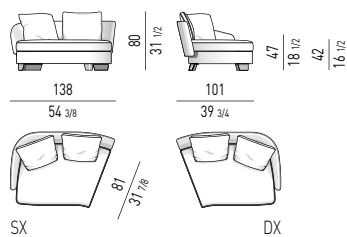

Minotti

ELEMENTO SEMICURVO CM **138**
SEMI-ROUND ELEMENT CM **138**