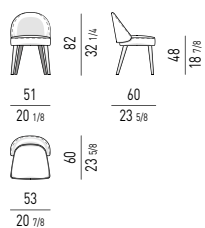

SEDIA | CHAIR *