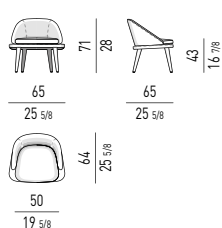

POLTRONCINA LEGS | LEGS LITTLE ARMCHAIR *