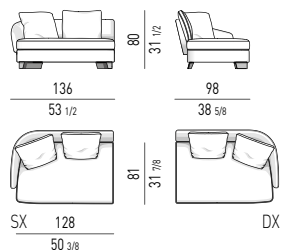

DIVANO CURVO OPEN CM 268
OPEN ROUND SOFA CM 268

DIVANO CHAISE-LONGUE CM 219
CHAISE-LONGUE SOFA CM 219

DIVANO CHAISE-LONGUE OPEN CM 214
OPEN CHAISE-LONGUE SOFA CM 214

ELEMENTO TERMINALE CM 136
ELEMENT WITH ONE ARMREST CM 136