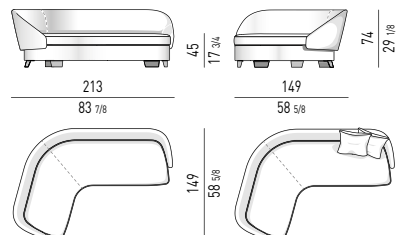

Minotti

LAWSON LOUNGE

POLTRONA | ARMCHAIR

DIVANO | SOFA

SET CUSCINI CONSIGLIATI
SUGGESTED SET OF CUSHIONS

DIVANO CURVO | ANGLED SOFA

SET CUSCINI CONSIGLIATI
SUGGESTED SET OF CUSHIONS

CUSCINI OPTIONAL | OPTIONAL CUSHIONS