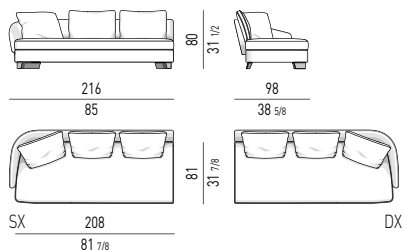

ELEMENTO TERMINALE CM 216
ELEMENT WITH ONE ARMREST CM 216