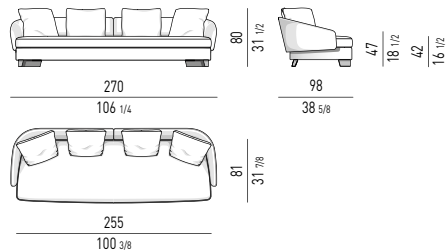

ELEMENTO OPEN CM 155 OPEN ELEMENT CM 155

LAWSON LARGE

SISTEMA DI SEDUTE LARGE | LARGE SEATING SYSTEM

POLTRONA
ARMCHAIR

DIVANO CM 270
SOFA CM 270

DIVANO OPEN CM 220
OPEN SOFA CM 220

DIVANO CURVO CM 278
ROUND SOFA CM 278