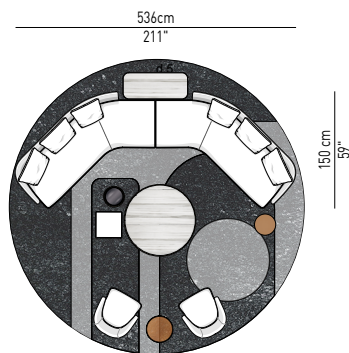

Minotti

A

- 1 divano Large curvo open sx cm 268x150 H80
- 1 divano Large curvo open dx cm 268x150 H80
- 1 side table Clive cm 110x45 H39
- 2 poltrone Lounge cm 72x78 H74
- 1 tavolino Grant Ø 45 H38
- 1 tavolino Bailly Ø 122 H25
- 1 pouf West cm 48x48 H38
- 1 tavolino Bailly Ø 35 H45
- 1 tavolino Cesar versione B Ø 36 H45
- 1 tappeto Wisp Relief Ø 500

- 1 Large open rundes sofa sx cm 268x150 H80
- 1 Large open rundes sofa dx cm 268x150 H80
- 1 Side table Clive cm 110x45 H39
- 2 Sessel Lounge cm 72x78 H74
- 1 Beistelltisch Grant Ø 45 H38
- 1 Beistelltisch Bailly Ø 122 H25
- 1 Hocker West cm 48x48 H38
- 1 Beistelltisch Bailly Ø 35 H45
- 1 Beistelltisch Cesar version B Ø 36 H45
- 1 Teppich Wisp Relief Ø 500

- 1 Large open round sofa sx cm 268x150 H80
- 1 Large open round sofa dx cm 268x150 H80
- 1 Clive side table cm 110x45 H39
- 2 Lounge armchairs cm 72x78 H74
- 1 Grant coffee table Ø 45 H38
- 1 Bailly coffee table Ø 122 H25
- 1 West ottoman cm 48x48 H38
- 1 Bailly coffee table Ø 35 H45
- 1 Cesar coffee table version B Ø 36 H45
- 1 Wisp Relief rug Ø 500

- 1 canapé Large open rond sx cm 268x150 H80
- 1 canapé Large open rond dx cm 268x150 H80
- 1 side table Clive cm 110x45 H39
- 2 fauteuils Lounge cm 72x78 H74
- 1 petite table Grant Ø 45 H38
- 1 petite table Bailly Ø 122 H25
- 1 pouf West cm 48x48 H38
- 1 petite table Bailly Ø 35 H45
- 1 petite table Cesar version B Ø 36 H45
- 1 tapis Wisp Relief Ø 500