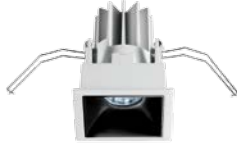

Colour temperature	Degree of protection	Finishes	Class
2700K CRI 90 3000K CRI 90 4000K CRI 80	IP20 IP44 for visible body of fitting after installation	 04 black  47 white/ black  74 grey/ black	

Correct installation

The table shows the correct installation distances for uniform lighting on the wall.

Overview

Laser Blade L

High Contrast UGR<19

Frame

Minimal

Finishes
for
Frame
versions

Finishes
for
Minimal
versions

Laser Blade L
Adjustable

Tilting +/-30° Rotation 358°

Frame

Minimal

Finishes
for
Frame
versions

Finishes
for
Minimal
versions

Accessories

Refractor for
elliptical
distribution