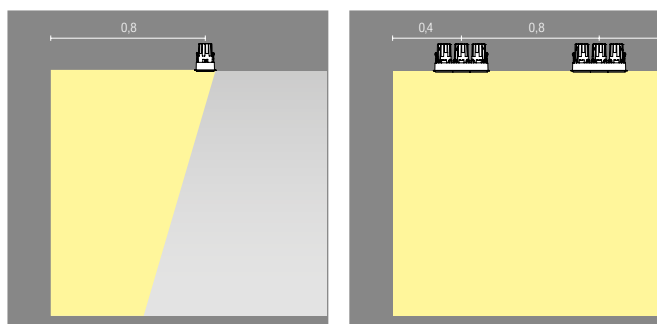

Laser Blade L

Wall Washer

LED duration ≥ 50.000 hours L80 B10 - Ta 25° C.

	W	lm	Optic	Electronic control	DALI control	Hole (mm)	(mm)
	7,4	1000	 Wall Washer	•	•	frame 75x75 minimal 75x75	frame h= 106 s=1÷25 minimal h= 140 s=12,5÷25
	17	2300	 Wall Washer		•	frame 145x75 minimal 144x75	frame h= 106 s=1÷25 minimal h= 108 s=12,5÷25
	25	3500	 Wall Washer		•	frame 214x75 minimal 213x75	frame h= 106 s=1÷25 minimal h= 108 s=12,5÷25

Colour temperature	Degree of protection	Finishes	Class
2700K CRI 90 3000K CRI 90 4000K CRI 80	IP20 IP44 for visible body of fitting after installation	 04 black 47 white/ black 74 grey/ black	

Correct installation

The table shows the correct installation distances for uniform lighting on the wall.