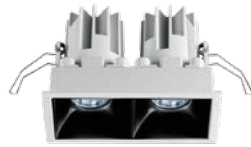

Colour temperature	Degree of protection	Finishes	Class
2700K CRI 90 3000K CRI 90 4000K CRI 80	IP20 IP44 for visible body of fitting after installation	 04 black  47 white/ black  74 grey/ black	

Correct installation

The table shows the correct installation distances for uniform lighting on the wall.

Overview

Laser Blade L

High Contrast UGR<19

Frame

Minimal

Finishes
for
Frame
versions

Finishes
for
Minimal
versions