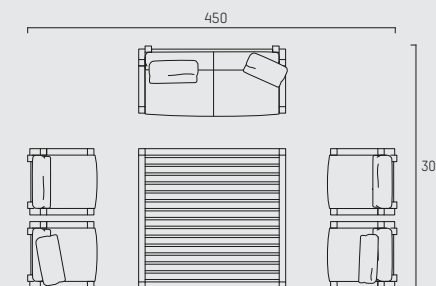

LARS
Kussen 60x40 cm
PBC 11.43.02.--

LARS
Kissen 60x40 cm
PBC 11.43.02.--

LARS
Cushion 60x60 cm
PBC 11.43.03.--

LARS
Kussen 60x60 cm
PBC 11.43.03.--

LARS
Kissen 60x60 cm
PBC 11.43.03.--

PIETBOON.

LARS LOUNGE SET

SPECIFICATION

SPECIFICATIE

SPEZIFIKATION

ENGLISH

Colors	Natural untreated Iroko, waxed black or waxed taupe.	
Material	Iroko frame with stainless steel fittings. Seat cushions made of high resilience foam and a top layer of synthetic fibres. Extra back cushion filled with fire retardant synthetic fibres.	
Weight / CBM	Fauteuil	44 kg / 0,57 m ³
	Loveseat	53 kg / 0,78 m ³
	Couch	71 kg / 1,25 m ³
	Daybed center	64 kg / 1,40 m ³
	Daybed arm l/r	73 kg / 1,49 m ³
	Coffee table 82x74	21 kg / 0,23 m ³
	Coffee table 132x140	49 kg / 0,66 m ³
	Coffee table 182x173	80 kg / 1,10 m ³