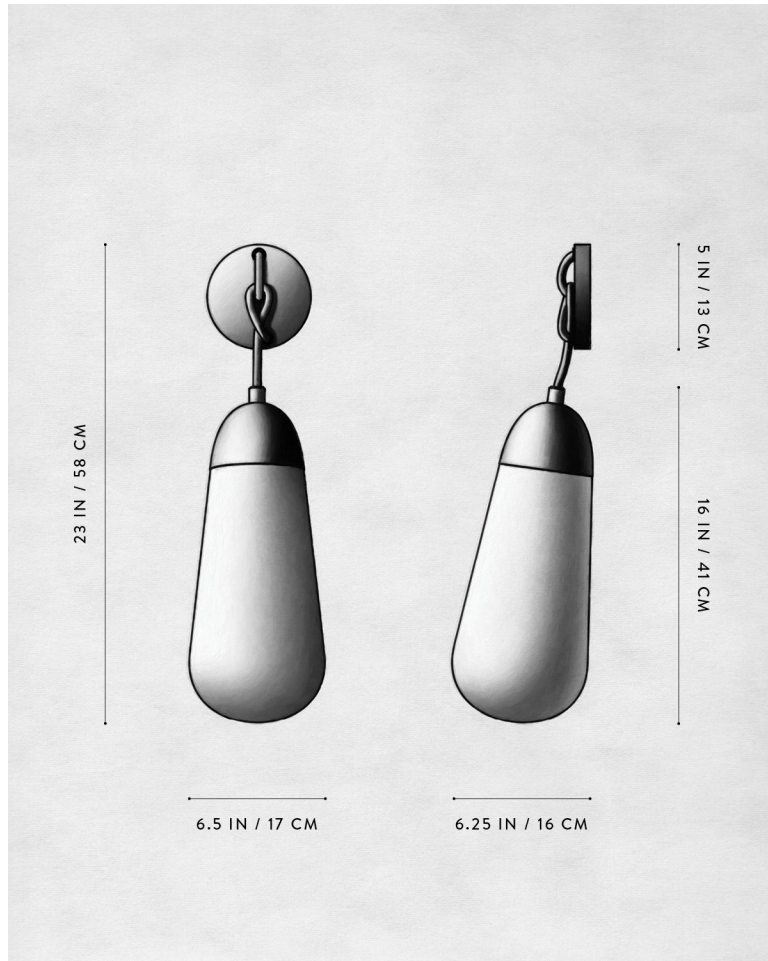

A P P A R A T U S

AGED BRASS

LARIAT : SCONCE LARGE

REFERENCE

GEOMETRY UNDER THE FORCE OF GRAVITY
FORMS FOUND IN JEWELRY
DEW

COMPOSITION

BRASS AND ETCHED GLASS ELONGATED SPHERES
FINELY WOVEN BRASS MASH LINE SEGMENTS

A P P A R A T U S

AGED BRASS

TARNISHED SILVER

A P P A R A T U S

LARIAT : SCONCE LARGE

DIMENSIONS

23 H, 6.5 W, 6.25 D IN

WEIGHT

58 H, 17 W, 16 D CM

APPROX. 5 LBS / 2 KG

VOLTAGE

120-240

LAMPING

UL / CE

BULB INCLUDED

MAX 40W

3W DIMMABLE LED BULB

240 LUMENS

2500 K

120V : E26 TUBE LG : CLEAR

240V : E27 TUBE LG : CLEAR

BULB LIFE

30,000 HOURS

FINISHED AND ASSEMBLED BY HAND
IN NY DOMESTIC AND IMPORTED
COMPONENTS