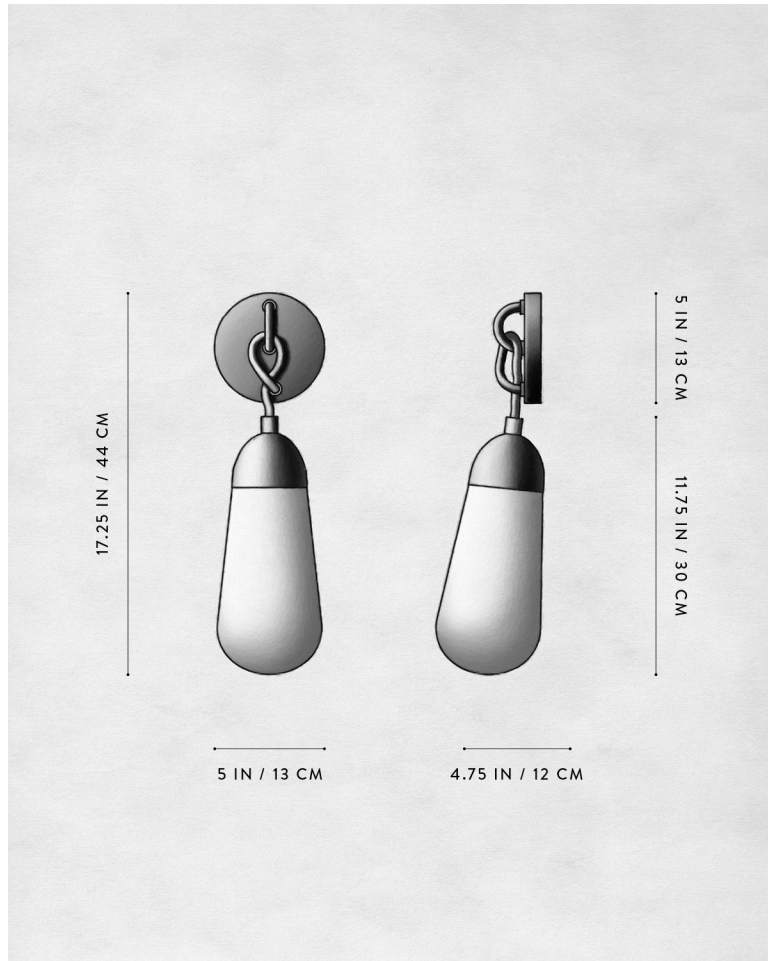

COMPOSITION

BRASS AND ETCHED GLASS ELONGATED SPHERES
FINELY WOVEN BRASS MASH LINE SEGMENTS

A P P A R A T U S

AGED BRASS

A P P A R A T U S

LARIAT : SCONCE SMALL

DIMENSIONS

17.25 H, 4.75 D IN

44 H, 12 D CM

WEIGHT

APPROX. 4 LBS / 2 KG

VOLTAGE

120-240

UL / CE

LAMPING

MAX 40W