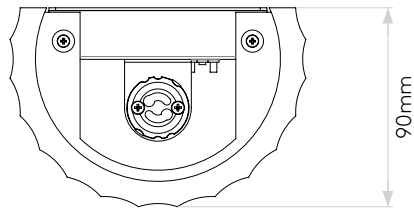

Please note that some dimensions may vary slightly due to manufacturing tolerances, this includes cable entry and fixing holes

Veuillez noter que certaines dimensions peuvent varier légèrement en raison des tolérances de fabrication, y compris l'entrée de câble et les trous de fixation.

Bitte beachten Sie, dass die Maße Fertigungstoleranzen unterliegen und daher in geringem Umfang von der angegebenen Größe abweichen können. Dies gilt auch für Kabeingänge und Befestigungslöcher.

Si prega notare che possono esserci piccole variazioni in alcune dimensioni dovute alle tolleranze di produzione, queste includono l'ingresso del cavo e i fori di fissaggio.