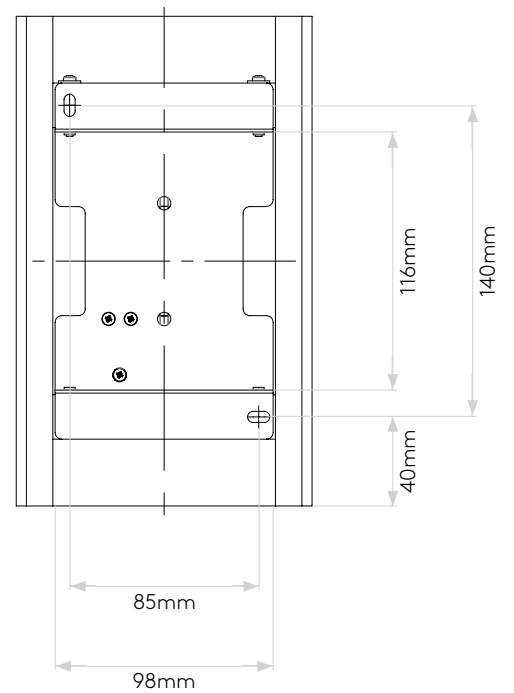

Please note that some dimensions may vary slightly due to manufacturing tolerances, this includes cable entry and fixing holes

Veuillez noter que certaines dimensions peuvent varier légèrement en raison des tolérances de fabrication, y compris l'entrée de câble et les trous de fixation.

Bitte beachten Sie, dass die Maße Fertigungstoleranzen unterliegen und daher in geringem Umfang von der angegebenen Größe abweichen können. Dies gilt auch für Kabeingänge und Befestigungslöcher.

Si prega notare che possono esserci piccole variazioni in alcune dimensioni dovute alle tolleranze di produzione, queste includono l'ingresso del cavo e i fori di fissaggio.