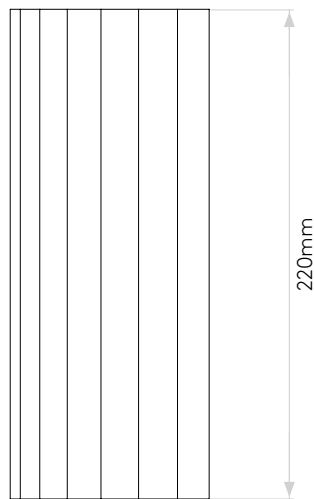

Please note that some dimensions may vary slightly due to manufacturing tolerances, this includes cable entry and fixing holes

Veuillez noter que certaines dimensions peuvent varier légèrement en raison des tolérances de fabrication, y compris l'entrée de câble et les trous de fixation.

Bitte beachten Sie, dass die Maße Fertigungstoleranzen unterliegen und daher in geringem Umfang von der angegebenen Größe abweichen können. Dies gilt auch für Kabeingänge und Befestigungslöcher.

Si prega notare che possono esserci piccole variazioni in alcune dimensioni dovute alle tolleranze di produzione, queste includono l'ingresso del cavo e i fori di fissaggio.