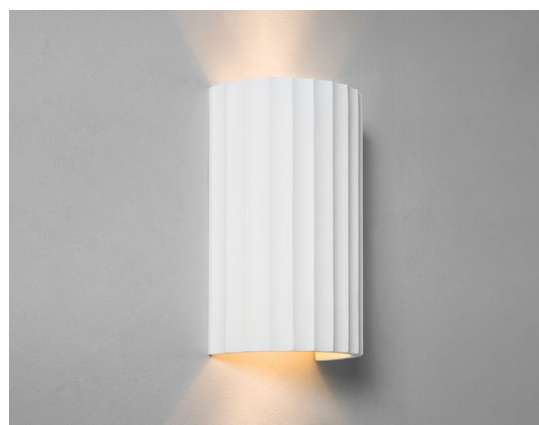

GENERAL

LOCATION:	Interior
CLASS:	CE (Class I)
IP RATING:	IP20
BATHROOM ZONE:	Zone 3
DRIVER REQUIRED:	No
INSTALLATION ORIENTATION:	Wall Mount - Vertical
MAIN MATERIAL:	Plaster
DIMENSIONS (mm):	H: 220 W: 133 D: 90
CUT OUT HOLE (mm):	-
RECESS DEPTH (mm):	-
FIRE RATING:	-
CABLE LENGTH (mm):	-
GROSS WEIGHT (kg):	1.58

LAMP

LIGHT SOURCE:	LED GU10
WATTAGE:	2 X 6W
LAMP INCLUDED:	No
MAXIMUM LAMP LENGTH (mm):	80
LUMINOUS FLUX (lm):	Lamp Dependent
COLOUR TEMP (K):	Lamp Dependent
CRI (Ra):	Lamp Dependent
MACADAM ELLIPSE:	Lamp Dependent
TILT ADJUSTABLE ANGLE (°):	-
ROTATION ADJUSTABLE ANGLE (°):	-
LIFETIME (hrs):	Lamp Dependent
BEAM ANGLE (°):	Lamp Dependent

SHADE INCLUDED:	-
SHADE/DIFFUSER MATERIAL:	-
SHADE/DIFFUSER FINISH	-
F MARK:	Suitable for mounting on flammable materials

CODE: 1335001
FINISH: PLASTER

TO MAINTAIN THIS PRODUCT TO ITS BEST CONDITION, PLEASE VIEW OUR CARE AND CLEANING GUIDE ON THE SUPPORT SECTION OF THE ASTRO WEBSITE.