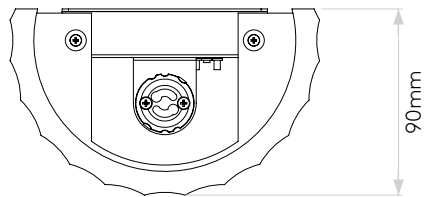

Please note that some dimensions may vary slightly due to manufacturing tolerances, this includes cable entry and fixing holes

Veillez noter que certaines dimensions peuvent varier légèrement en raison des tolérances de fabrication, y compris l'entrée de câble et les trous de fixation.

Bitte beachten Sie, dass die Maße Fertigungstoleranzen unterliegen und daher in geringem Umfang von der angegebenen Größe abweichen können. Dies gilt auch für Kabeingänge und Befestigungslöcher.

Si prega notare che possono esserci piccole variazioni in alcune dimensioni dovute alle tolleranze di produzione, queste includono l'ingresso del cavo e i fori di fissaggio.