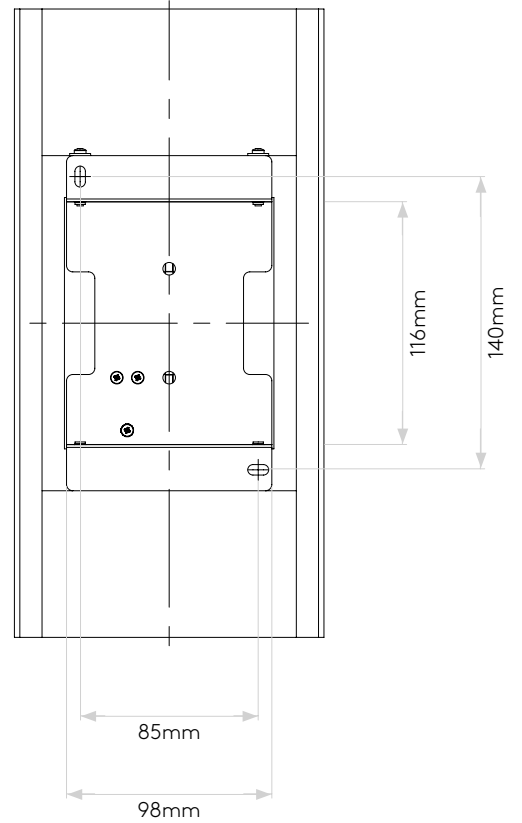

Please note that some dimensions may vary slightly due to manufacturing tolerances, this includes cable entry and fixing holes

Veillez noter que certaines dimensions peuvent varier légèrement en raison des tolérances de fabrication, y compris l'entrée de câble et les trous de fixation.

Bitte beachten Sie, dass die Maße Fertigungstoleranzen unterliegen und daher in geringem Umfang von der angegebenen Größe abweichen können. Dies gilt auch für Kabeingänge und Befestigungslöcher.

Si prega notare che possono esserci piccole variazioni in alcune dimensioni dovute alle tolleranze di produzione, queste includono l'ingresso del cavo e i fori di fissaggio.