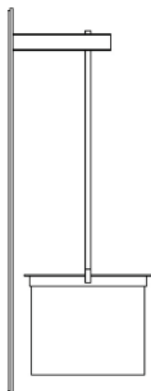

KOLOM (SCONCE)

SIZES: SWING ARM

Size 1 41.2W x 65.0D x 86.3H cm

Size 2 31.8W x 55.8D x 86.3H cm

FIXED ARM

Size 1 41.2W x 42.0D x 86.3H cm

Size 2 31.8W x 32.4D x 86.3H cm

Custom options also available
Indoor Finish options only