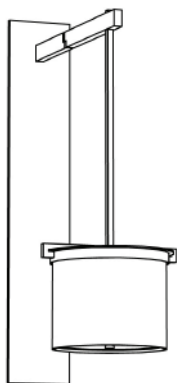

KOLOM (SCONCE)

SIZES: SWING ARM

Size 1 41.2W x 65.0D x 86.3H cm

Size 2 31.8W x 55.8D x 86.3H cm

FIXED ARM

Size 1 41.2W x 42.0D x 86.3H cm

Size 2 31.8W x 32.4D x 86.3H cm

Custom options also available
Indoor Finish options only