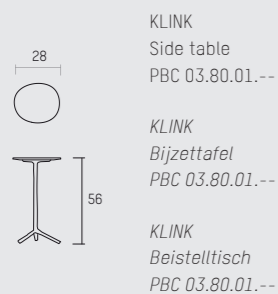

PIETBOON.

KLINK SIDE TABLE

SPECIFICATION SPECIFICATIE SPEZIFIKATION

ENGLISH

Colors	Aluminum (01), Black powder coated (02), Black anodized (03), Light bronze (08), Dark bronze (09).
Material	Casted aluminum or bronze with different finishes.
Weight / CBM	Aluminum 3,5 kg / 0,05 m ³ Bronze 9,4 kg / 0,05 m ³