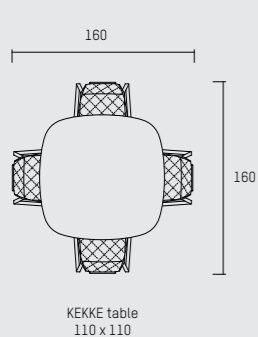

PIETBOON.

KEKKE

DINING CHAIR & STOOL

SPECIFICATION SPECIFICATIE SPEZIFIKATION

ENGLISH

Upholstery	Fabric cat. P, Piet Boon® fabric. Leather cat. D, Durable. Leather cat. S, Stone Wash. Leather cat. N, Nubuck.	
Material	Frame of black powder coated steel, leather seat with chequered padding, supported by felt and elastic webbing. Chair also in white frame.	
Weight / CBM	Dining chair	13 kg / 0,29 m ³
	Kitchen stool	19 kg / 0,34 m ³
	Bar stool	20 kg / 0,40 m ³