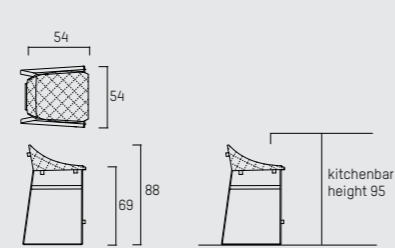

PIETBOON.

KEKKE

DINING CHAIR & STOOL

SPECIFICATION SPECIFICATIE SPEZIFIKATION

ENGLISH

Upholstery	Fabric cat. P, Piet Boon® fabric. Leather cat. D, Durable. Leather cat. S, Stone Wash. Leather cat. N, Nubuck.	
Material	Frame of black powder coated steel, leather seat with chequered padding, supported by felt and elastic webbing. Chair also in white frame.	
Weight / CBM	Dining chair	13 kg / 0,29 m ³
	Kitchen stool	19 kg / 0,34 m ³
	Bar stool	20 kg / 0,40 m ³