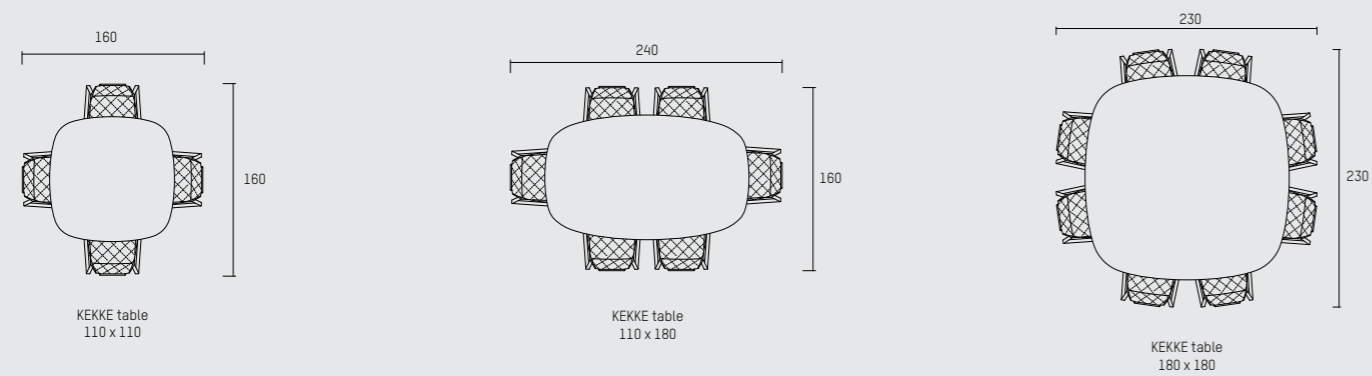

KEKKE TABLE

ENGLISH

The KEKKE dining table brings simple sophistication to any room. With its curved edges, the table has been designed with social dining in mind. Its sleek steel foot is in chic contrast to its slim top providing a uniquely stylish and luxuriant dining experience.

NEDERLANDS

De KEKKE eetkamertafel geeft elke kamer een simpele elegantie. De tafel met zijn ronde vormen is ontworpen om gasten aan te kunnen ontvangen voor een stijlvol diner. De slanke stalen voet staat in chic contrast tot het slanke tafelblad en biedt zo een unieke en luxe dinerervaring.

DEUTSCH

Der KEKKE Esstisch bringt schlichte Eleganz in jeden Raum. Mit seinen runden Ecken wurde der Tisch für gemeinsames Essen entworfen. Sein schmales Metallgestell steht im Kontrast zur flachen Tischplatte und bietet ein einzigartiges Design- und Luxuserlebnis beim Speisen.