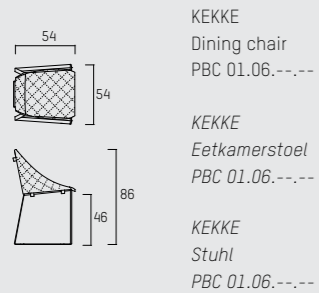

PIETBOON.

KEKKE

DINING CHAIR & STOOL

SPECIFICATION SPECIFICATIE SPEZIFIKATION

ENGLISH

Upholstery	Fabric cat. P, Piet Boon® fabric. Leather cat. D, Durable. Leather cat. S, Stone Wash. Leather cat. N, Nubuck.	
Material	Frame of black powder coated steel, leather seat with chequered padding, supported by felt and elastic webbing. Chair also in white frame.	
Weight / CBM	Dining chair	13 kg / 0,29 m ³
	Kitchen stool	19 kg / 0,34 m ³
	Bar stool	20 kg / 0,40 m ³