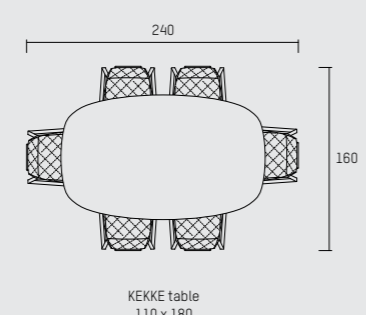

KEKKE DINING CHAIR & STOOL

ENGLISH

The combination of exquisite leather or fabric and cool powder-coated steel makes the KEKKE a timeless Piet Boon® icon. Sturdy yet elegant, the understated richness of fabrics, materials and a sophisticated color palette, brings classic comfort to any dining room.

NEDERLANDS

De combinatie van kwalitatief hoogwaardig leer of stof en koel gepoedercoat staal maakt van KEKKE een tijdloos Piet Boon® icoon; robuust en elegant tegelijk. Met zijn ingetogen luxe stoffen en materialen en geraffineerde detaillering brengt de KEKKE klassiek comfort naar elke eetkamer.

DEUTSCH

Die Kombination von wertvollem Leder or Stof und kühlem pulverlackiertem Stahl macht den KEKKE Stuhl zu einem zeitlosen Piet Boon® Klassiker. Stabil und doch elegant, mit einem zurückhaltenden Reichtum an Stoffen, Materialien und einer ausgefallenen Farbpalette – KEKKE bringt klassischen Komfort in jedes Esszimmer.