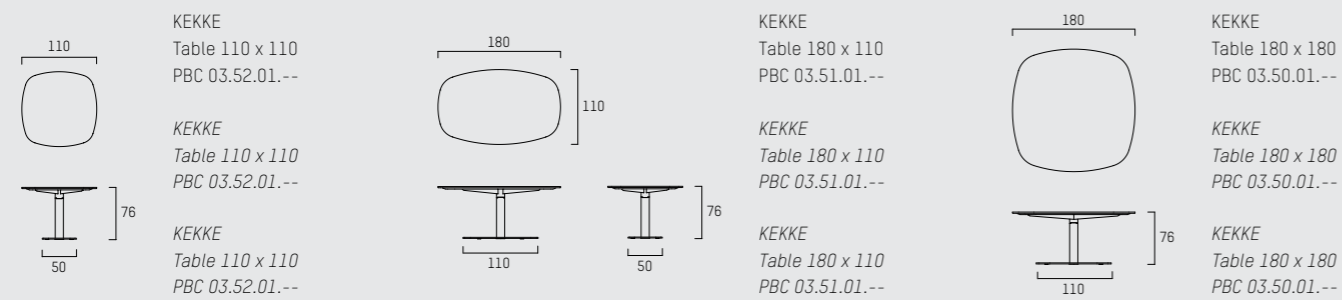

KEKKE TABLE

ENGLISH

The KEKKE dining table brings simple sophistication to any room. With its curved edges, the table has been designed with social dining in mind. Its sleek steel foot is in chic contrast to its slim top providing a uniquely stylish and luxuriant dining experience.

NEDERLANDS

De KEKKE eetkamertafel geeft elke kamer een simpele elegantie. De tafel met zijn ronde vormen is ontworpen om gasten aan te kunnen ontvangen voor een stijlvol diner. De slanke stalen voet staat in chic contrast tot het slanke tafelblad en biedt zo een unieke en luxe dinerervaring.

DEUTSCH

Der KEKKE Esstisch bringt schlichte Eleganz in jeden Raum. Mit seinen runden Ecken wurde der Tisch für gemeinsames Essen entworfen. Sein schmales Metallgestell steht im Kontrast zur flachen Tischplatte und bietet ein einzigartiges Design- und Luxuserlebnis beim Speisen.