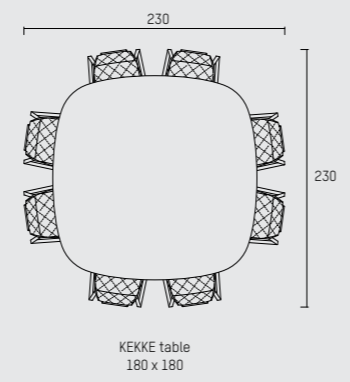

PIETBOON.

KEKKE

DINING CHAIR & STOOL

SPECIFICATION SPECIFICATIE SPEZIFIKATION

ENGLISH

Upholstery	Fabric cat. P, Piet Boon® fabric. Leather cat. D, Durable. Leather cat. S, Stone Wash. Leather cat. N, Nubuck.	
Material	Frame of black powder coated steel, leather seat with chequered padding, supported by felt and elastic webbing. Chair also in white frame.	
Weight / CBM	Dining chair	13 kg / 0,29 m ³
	Kitchen stool	19 kg / 0,34 m ³
	Bar stool	20 kg / 0,40 m ³