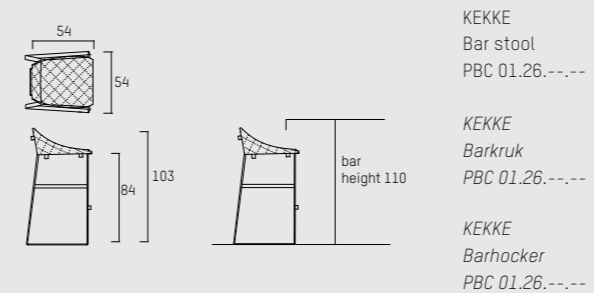

KEKKE DINING CHAIR & STOOL

ENGLISH

The combination of exquisite leather or fabric and cool powder-coated steel makes the KEKKE a timeless Piet Boon® icon. Sturdy yet elegant, the understated richness of fabrics, materials and a sophisticated color palette, brings classic comfort to any dining room.

NEDERLANDS

De combinatie van kwalitatief hoogwaardig leer of stof en koel gepoedercoat staal maakt van KEKKE een tijdloos Piet Boon® icoon; robuust en elegant tegelijk. Met zijn ingetogen luxe stoffen en materialen en geraffineerde detaillering brengt de KEKKE klassiek comfort naar elke eetkamer.

DEUTSCH

Die Kombination von wertvollem Leder or Stof und kühlem pulverlackiertem Stahl macht den KEKKE Stuhl zu einem zeitlosen Piet Boon® Klassiker. Stabil und doch elegant, mit einem zurückhaltenden Reichtum an Stoffen, Materialien und einer ausgefallenen Farbpalette – KEKKE bringt klassischen Komfort in jedes Esszimmer.