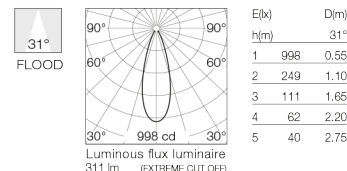

3000K

03.0708.40
03.0708.14

03.0708.40.NT
03.0708.14.NT