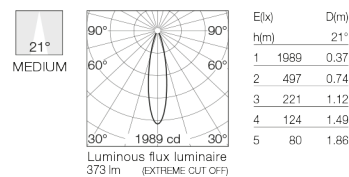

1. **E I 3000K**
- 03.0772.40
  - 03.0772.CE
  - 03.0772.TK
  - 03.0772.14
3. **E I**
- 03.0732.40
  - 03.0732.CE
  - 03.0732.TK
  - 03.0732.14