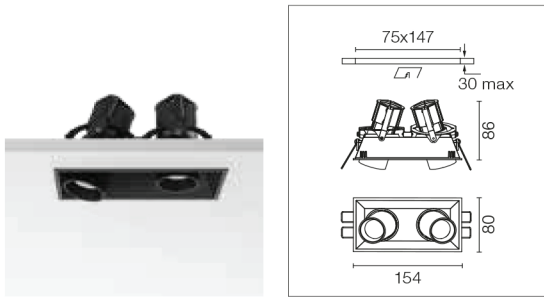

JOHNNY 80

Johnny 80 Trim 2L Square

Light Source: Power LED 2x6,2W - 2x560 lm - 2700K/CRI 90 / 2x6,2W - 2x600 lm - 3000K/CRI 90