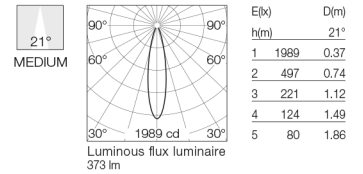

1. **3000K**
   ☐ 03.0714.40
   ☐ 03.0714.14
   ☐ 03.0714.40.NT
   ☐ 03.0714.14.NT