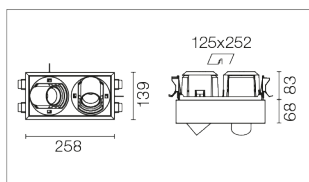

JOHNNY 120

Johnny 120 Round 1L – Recessed Universal Frame

Codice unico per montaggio a incasso Trim o No Trim.
08.0555.00=cornice bianca compresa per completare la finitura Trim.
08.0505.00=cornici bianche e nere comprese come optional per completare la finitura Trim.

Unique reference for Trim or No Trim recessed installation.
08.0555.00=includes white frame to complete Trim finishing.
08.0505.00=includes optional white and black frames to complete Trim finishing.

- ☐ 08.0555.00
- + 1x Light Source
- + 1x Driver

- ☒ 08.0505.00
- + 1x Light Source
- + 1x Driver

Johnny 120 Square 1L – Recessed Universal Frame

Codice unico per montaggio a incasso Trim o No Trim.
08.0550.00=cornice bianca compresa per completare la finitura Trim.
08.0500.00=cornici bianche e nere comprese come optional per completare la finitura Trim.

Unique reference for Trim or No Trim recessed installation.
08.0550.00=includes white frame to complete Trim finishing.
08.0500.00=includes optional white and black frames to complete Trim finishing.

- ☐ 08.0550.00
- + 1x Light Source
- + 1x Driver

- ☒ 08.0500.00
- + 1x Light Source
- + 1x Driver

Johnny 120 Square 2L – Recessed Universal Frame

Codice unico per montaggio a incasso Trim o No Trim.
08.0551.00=cornice bianca compresa per completare la finitura Trim.
08.0501.00=cornici bianche e nere comprese come optional per completare la finitura Trim.

Unique reference for Trim or No Trim recessed installation.
08.0551.00=includes white frame to complete Trim finishing.
08.0501.00=includes optional white and black frames to complete Trim finishing.

- ☐ 08.0551.00
- + 2x Light Source
- + 2x Driver

- ☒ 08.0501.00
- + 2x Light Source
- + 2x Driver

Johnny 120 Semi-Recessed 1L Square – Housing

E I	
□	08.0556.40
■	08.0556.CE
■	08.0556.TK
■	08.0556.14
	+
	1x Light Source
	+
	1x Driver