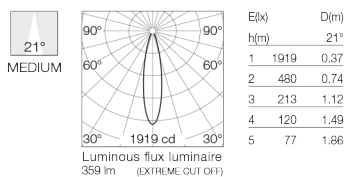

1. **E I 2700K**
- 03.0773.40
  - 03.0773.CE
  - 03.0773.TK
  - 03.0773.14
3. **E I**
- 03.0733.40
  - 03.0733.CE
  - 03.0733.TK
  - 03.0733.14