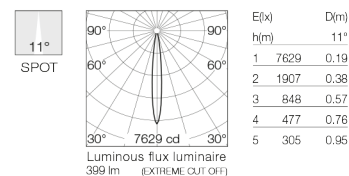

1. **E I 3000K**
- 03.0770.40
  - 03.0770.CE
  - 03.0770.TK
  - 03.0770.14
3. **E I**
- 03.0730.40
  - 03.0730.CE
  - 03.0730.TK
  - 03.0730.14