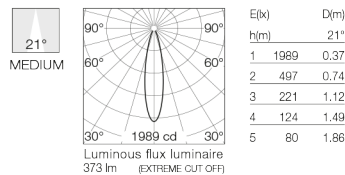

3000K

- ☐ 03.0706.40
- 03.0706.14
- ☐ 03.0706.40.NT
- 03.0706.14.NT