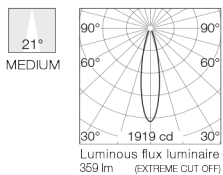

2700K

- ☐ 03.0707.40
- 03.0707.14
- ☐ 03.0707.40.NT
- 03.0707.14.NT