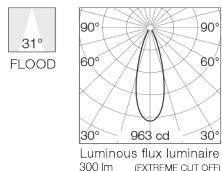

2700K

03.0709.40
03.0709.14

03.0709.40.NT
03.0709.14.NT