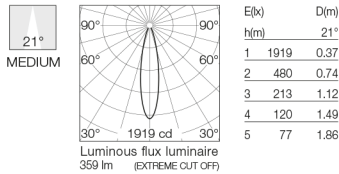

1. **2700K**
   ☐ 03.0715.40
   ☐ 03.0715.14
   ☐ 03.0715.40.NT
   ☐ 03.0715.14.NT