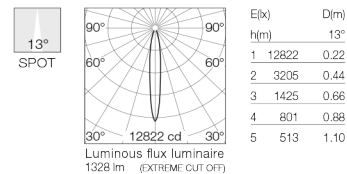

3000K

03.0740.40
03.0740.14