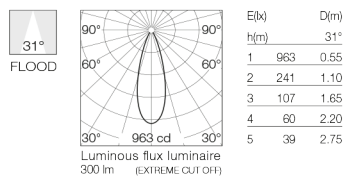

1. **E I 2700K**
- 03.0775.40
  - 03.0775.CE
  - 03.0775.TK
  - 03.0775.14
3. **E I**
- 03.0735.40
  - 03.0735.CE
  - 03.0735.TK
  - 03.0735.14