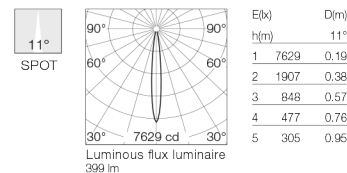

3000K

03.0700.40
03.0700.14

03.0700.40.NT
03.0700.14.NT