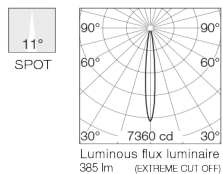

2700K

- ☐ 03.0703.40
- 03.0703.14