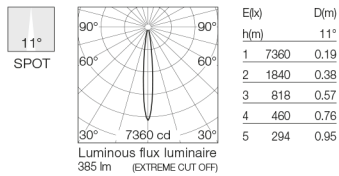

Cornice di pre-installazione da ordinare separatamente.

Pre-installation frame. To be ordered separately.

Alimentazioni raccomandate:
Non Dimmable
Dimmable 1-10V
Dimmable Dali
Mains Dimming

Recommended power supply:
60.8880
60.8533
60.8847
60.8534

1. **2700K**
   ☐ 03.0713.40
   ☐ 03.0713.14
   ☐ 03.0713.40.NT
   ☐ 03.0713.14.NT