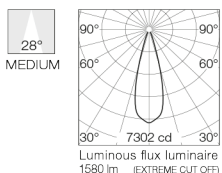

High Performance 2700K

03.0803.40
03.0803.14