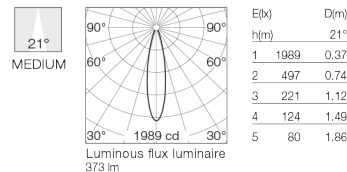

3000K

03.0704.40
03.0704.14

03.0704.40.NT
03.0704.14.NT