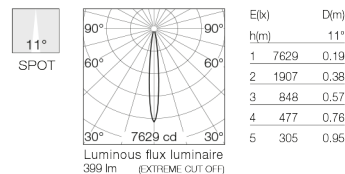

3000K

- ☐ 03.0702.40
- 03.0702.14
- ☐ 03.0702.40.NT
- 03.0702.14.NT