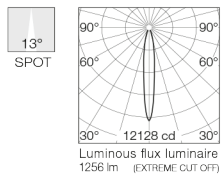

With accessories:

60.9162
60.8536
60.8847
60.9268

High Performance 2700K

03.0801.40
03.0801.14

High Performance 3000K

03.0800.40
03.0800.14

2700K

03.0741.40
03.0741.14