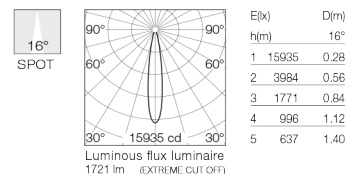

With accessories:

60.9162
60.8536
60.8847
60.9268

High Performance 2700K

03.0801.40
03.0801.14

High Performance 3000K

03.0800.40
03.0800.14

2700K

03.0741.40
03.0741.14