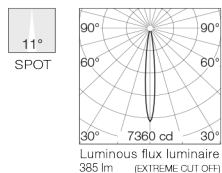

2700K

03.0701.40
03.0701.14

03.0701.40.NT
03.0701.14.NT