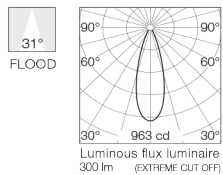

2700K

- ☐ 03.0711.40
- 03.0711.14
- ☐ 03.0711.40.NT
- 03.0711.14.NT