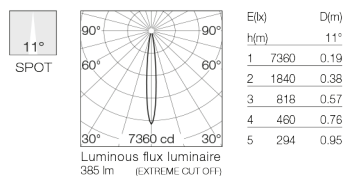

Alimentazioni raccomandate:
Non Dimmable
Dimmable 1-10V
Dimmable Dali
Mains Dimming

Recommended power supply:
60.8880
60.8533
60.8847
60.8534

1. **E I 2700K**
- 03.0771.40
  - 03.0771.CE
  - 03.0771.TK
  - 03.0771.14
3. **E I**
- 03.0731.40
  - 03.0731.CE
  - 03.0731.TK
  - 03.0731.14