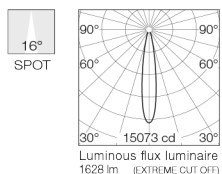

High Performance 2700K

03.0801.40
03.0801.14