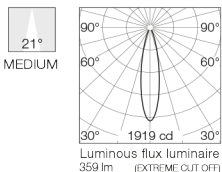

2700K

03.0705.40
03.0705.14

03.0705.40.NT
03.0705.14.NT