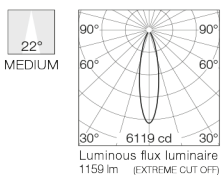

2700K

03.0743.40
03.0743.14