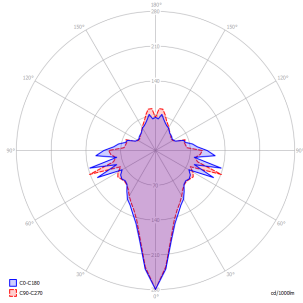

Jefferson,
design by Luca Nichetto, 2019

Suspension

The Jefferson suspension lamp designed by Luca Nichetto is reminiscent of music and iconic images in psychedelic works of art from the 1960s. The vortex motif decorating the diffuser is embellished by the timeless classicism of Bohemian crystal, which diffuses evocative atmospheres of light. Dynamic in its many sizes and multiple compositions, Jefferson's elegance keeps up with the excellent performance of LED interior lighting.

Jefferson Medium	Light source	Frame: Metal	Diffuser: Crystal	Code
	<p>LED</p> <ul style="list-style-type: none"> • 2700 K • 1 x 3W 450 lm • 350mA • CRI 90 • MacAdam 3-Step <p>LED and driver included</p>	<p>● Black Chrome</p>	<p>● Bohemian Crystal</p>	<p>168003</p>

Net weight: 2.80 kg	Gross weight: 3.69 kg	Parcels: N°1	Volume: 0.016 m³
---------------------	-----------------------	--------------	------------------

CE	IP20	Energy Saving ⚡	Dim Triac ⚡	Ⓢ
----	------	-----------------	-------------	---

LODES

Jefferson Medium,
design by Luca Nichetto, 2019

Polar diagram

Light source

- LED
- 2700 K
 - 1 x 3W | 450 lm
 - 350mA
 - CRI 90
 - MacAdam 3-Step
- LED and driver included

Other applications of Jefferson