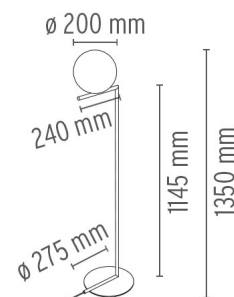

FLOS

IC FI

Mounting	Floor
Lamps description	1 x 60W E14 HSGS dimmer
Environment	Indoor
Finish	Brushed brass, Chrome
Technical description	Floor lamp providing diffused light. Frame in brass, brushed and transparent varnished or chrome steel. Blown glass opal diffuser. Dimmer on the power chord.

ELECTRICAL

Emergency	Without
Switching	Dimmer on the power chord

PHYSICAL

Construction material	Blown glass, Brass, Steel
Weight (kg)	5.0

IC FI

designed by Michael Anastassiades

Floor lamp providing diffused light.

	F3173057	Chrome
	F3173059	Brushed brass

DIMENSIONS

CERTIFICATIONS

IP
20

IC FI . Lamps

HSGS 60W E14

Lamp wattage:
60 W

Lamp category:
Halogen mains