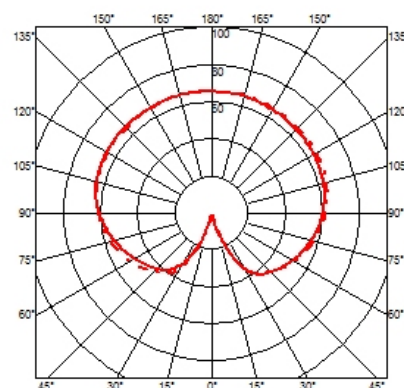

	F3173057	Chrome
	F3173059	Brushed brass

DIMENSIONS

CERTIFICATIONS

IP
20

IC FI . Lamps

HSGS 60W E14

Lamp wattage:
60 W

Lamp category:
Halogen mains