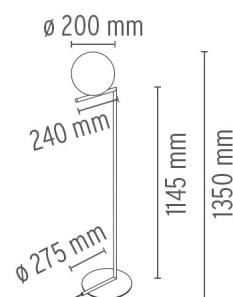

FLOS

IC FI

Mounting	Floor
Lamps description	1 x 60W E14 HSGS dimmer
Environment	Indoor
Finish	Brushed brass, Chrome
Technical description	Floor lamp providing diffused light. Frame in brass, brushed and transparent varnished or chrome steel. Blown glass opal diffuser. Dimmer on the power chord.

ELECTRICAL

Emergency	Without
Switching	Dimmer on the power chord

PHYSICAL

Construction material	Blown glass, Brass, Steel
Weight (kg)	5.0

IC FI

designed by Michael Anastassiades

Floor lamp providing diffused light.

	F3173057	Chrome
	F3173059	Brushed brass

DIMENSIONS

CERTIFICATIONS

IP
20

IC FI . Lamps

HSGS 60W E14

Lamp wattage:
60 W

Lamp category:
Halogen mains

Socket:
E14

Lamp type:
HSGS

IC FI

designed by Michael Anastassiades

Floor lamp providing diffused light.

-  F3173057 Chrome
-  F3173059 Brushed brass

DIMENSIONS

CERTIFICATIONS