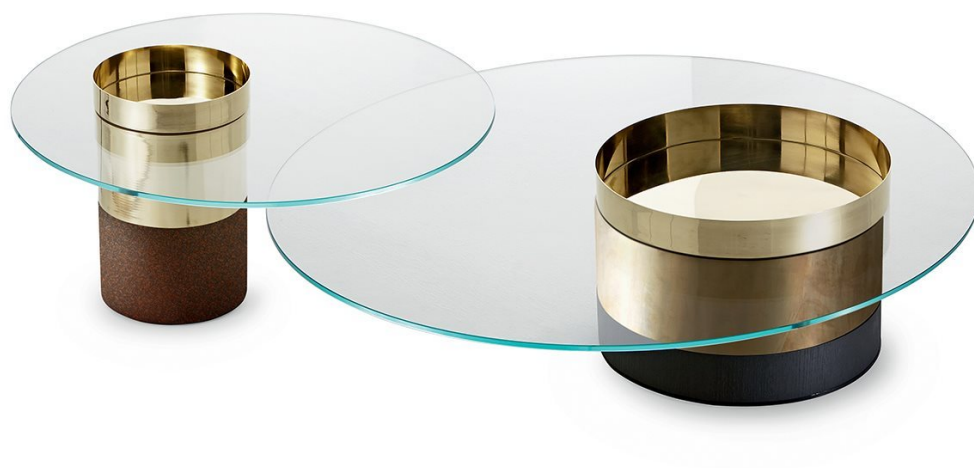

# Haumea

---

*Massimo Castagna*  
2015

*Tavolino con piano in cristallo trasparente extralight temperato 10mm.  
Base in legno laccato nero (mod. Layer) poro aperto o ruggine.  
Parti metalliche in ottone lucido, brunito a mano, ramato o cromo nero.*

*Coffee table in 10 mm transparent extra light tempered glass. Black (mod. Layer) open pore or rust lacquered wooden base.  
Bright brass, hand burnished brass, coppered brass or black chromed metal parts.*

*Dimensioni / Sizes*

*Cm:*

*Ø 50 x 48h XS*

*Ø 50 x 56h S*

*Ø 80 x 40h M*

*Ø 120 x 33h L*

*Inches:*

*Ø 19¾" x 19"h XS*

*Ø 19¾" x 22¼"h S*

*Ø 31½" x 15¾"h M*

*Ø 47¼" x 13"h L*