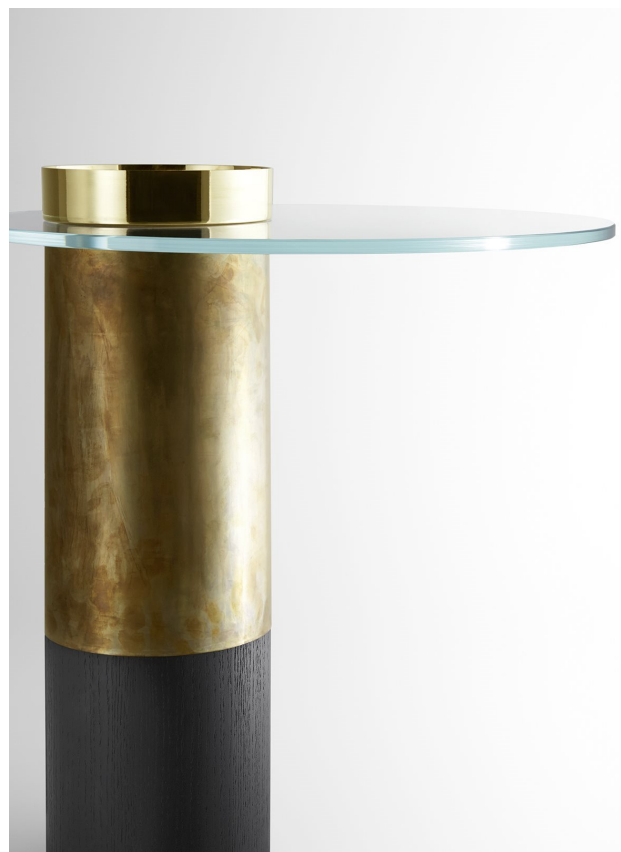

# Haumea

---

*Massimo Castagna*  
2015

*Tavolino con piano in cristallo trasparente extralight temperato 10mm.  
Base in legno laccato nero (mod. Layer) poro aperto o ruggine.  
Parti metalliche in ottone lucido, brunito a mano, ramato o cromo nero.*

*Coffee table in 10 mm transparent extra light tempered glass. Black (mod. Layer) open pore or rust lacquered wooden base.  
Bright brass, hand burnished brass, coppered brass or black chromed metal parts.*

*Dimensioni / Sizes*

*Cm:*

*Ø 50 x 48h XS*

*Ø 50 x 56h S*

*Ø 80 x 40h M*

*Ø 120 x 33h L*

*Inches:*

*Ø 19¾" x 19"h XS*

*Ø 19¾" x 22¼"h S*

*Ø 31½" x 15¾"h M*

*Ø 47¼" x 13"h L*