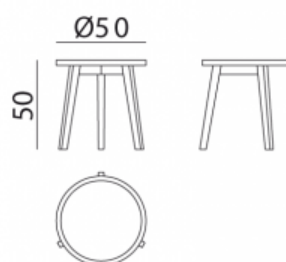

## Gray 42

Collection: Gray / Coffee tables

Design: Paola Navone

Side table, frame and top in solid walnut / oak. Available wood finishes: natural lacquered American walnut; natural, white, grey, air force blue, black lacquered oak.