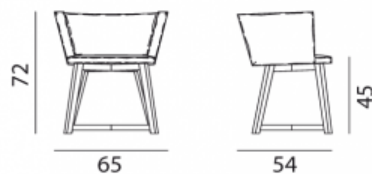

GERVASONI™

Gray 26

Collection: Gray / Armchairs
Design: Paola Navone

Chair in walnut, upholstered seat and back in polyurethane foam, removable cover. Available wood finishes: natural, white, grey, air force blue, black lacquered American walnut.