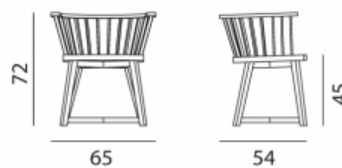

GERVASONI™

Gray 24

Collection: Gray / Armchairs
Design: Paola Navone

Chair in walnut / oak, optional seat cushion in polyurethane foam. Available wood finishes: natural lacquered American walnut; natural, white, grey, air force blue, black lacquered oak. Optional seat cushion with polyurethane foams.