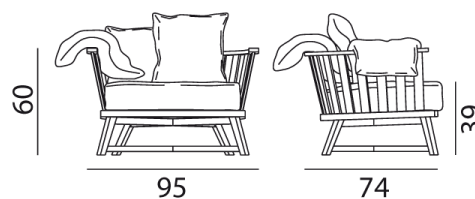

## Gray 07

collezione: **Gray / Armchairs**  
designer: **Paola Navone**

Armchair, frame in walnut or oak. Available wood finishes: natural lacquered American walnut / oak; white, grey, air force blue, black lacquered oak. Loose cushions: one 45x45, two 60x45 cm.