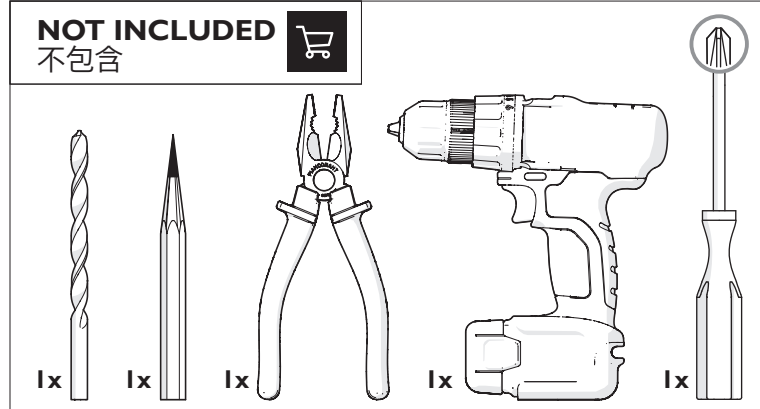

moooi

Gravity Chandelier

visit www.moooi.com for more information about the collection

m o o o i

Gravity Chandelier

PLEASE HANDLE THIS PRODUCT WITH CARE. NEVER PLACE THE LAMP ON THE GROUND. THIS MAY DAMAGE THE PRODUCT.

请小心使用本产品. 切勿将灯放在地面上. 这可能会损坏产品.

1

2

m o o o i[®]

Gravity Chandelier

3

4

①