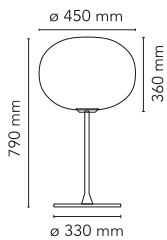

Glo-Ball Table 1

by Jasper Morrison , 1998

Table/desk lamp providing diffused light. Diffuser consisting of an externally acid-etched, hand blown, flashed opaline glass and a die-cast threaded ring nut with alodine plating finish. Gray painted high-thickness steel base and stem and die-cast aluminum diffuser support. On the cable there is the electronic dimmer which allows the regulation of light brightness.

Mounting	Table
Environment	Indoor
Finish	matt silver
Weight	7 Kg
Light sources available	1 x LED 13W E27 1400lm 2700K [e] cod. RF26065 DIMMER 1 x LED 13W E27 1400lm 3000K [e] cod. RF25535 DIMMER 1 x LED 17W E27 1900lm 2700K [e] cod. RF26259 DIMMER 1 x LED 17W E27 2000lm 3000K [e] cod. RF26258 DIMMER
Emergency	Without
Switching	On the cable there is the electronic dimmer which allows the regulation of light brightness with a dial.
Voltage	220-240V
Power	MAX 150W
Battery	No
Supply included	Yes
Cord Length	1900 mm
Materials	Blown glass, Steel
Colors	● F3020000 - Matt silver
Certificate	    

Glo-Ball Table 2

by Jasper Morrison , 1998

Table/desk lamp providing diffused light. Diffuser consisting of an externally acid-etched, hand blown, flashed opaline glass and a die-cast threaded ring nut with alodine plating finish. Gray painted high-thickness steel base and stem and die-cast aluminum diffuser support. On the cable there is the electronic dimmer which allows the regulation of light brightness.