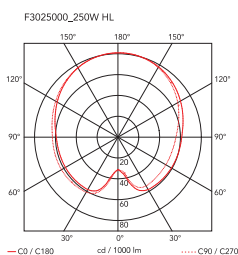

Mounting	Table
Environment	Indoor
Finish	matt silver
Weight	12.2 Kg
Light sources available	1 x LED 13W E27 1400lm 2700K [e] cod. RF26065 DIMMER 1 x LED 13W E27 1400lm 3000K [e] cod. RF25535 DIMMER 1 x LED 17W E27 1900lm 2700K [e] cod. RF26259 DIMMER 1 x LED 17W E27 2000lm 3000K [e] cod. RF26258 DIMMER
Emergency	Without
Switching	On the cable there is the electronic dimmer which allows the regulation of light brightness with a dial.
Voltage	220-240V
Power	MAX 250W
Battery	No
Supply included	Yes
Cord Length	1900 mm
Materials	Blown glass, Steel
Colors	● F3025000 - Matt silver
Certificate