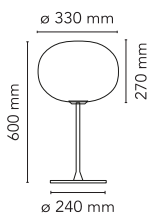

Glo-Ball Table 1

by Jasper Morrison , 1998

Table/desk lamp providing diffused light. Diffuser consisting of an externally acid-etched, hand blown, flashed opaline glass and a die-cast threaded ring nut with alodine plating finish. Gray painted high-thickness steel base and stem and die-cast aluminum diffuser support. On the cable there is the electronic dimmer which allows the regulation of light brightness.

Mounting	Table
Environment	Indoor
Finish	matt silver
Weight	7 Kg
Light sources available	1 x LED 13W E27 1400lm 2700K [e] cod. RF26065 DIMMER 1 x LED 13W E27 1400lm 3000K [e] cod. RF25535 DIMMER 1 x LED 17W E27 1900lm 2700K [e] cod. RF26259 DIMMER 1 x LED 17W E27 2000lm 3000K [e] cod. RF26258 DIMMER
Emergency	Without
Switching	On the cable there is the electronic dimmer which allows the regulation of light brightness with a dial.
Voltage	220-240V
Power	MAX 150W
Battery	No
Supply included	Yes
Cord Length	1900 mm
Materials	Blown glass, Steel
Colors	● F3020000 - Matt silver
Certificate	    

Glo-Ball Table 2

by Jasper Morrison , 1998

Table/desk lamp providing diffused light. Diffuser consisting of an externally acid-etched, hand blown, flashed opaline glass and a die-cast threaded ring nut with alodine plating finish. Gray painted high-thickness steel base and stem and die-cast aluminum diffuser support. On the cable there is the electronic dimmer which allows the regulation of light brightness.