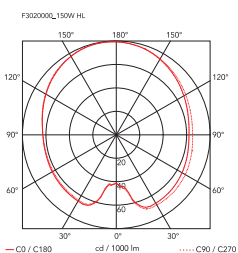

Glo-Ball Table 1

by Jasper Morrison , 1998

Table/desk lamp providing diffused light. Diffuser consisting of an externally acid-etched, hand blown, flashed opaline glass and a die-cast threaded ring nut with alodine plating finish. Gray painted high-thickness steel base and stem and die-cast aluminum diffuser support. On the cable there is the electronic dimmer which allows the regulation of light brightness.

Mounting	Table
Environment	Indoor
Finish	matt silver
Weight	7 Kg
Light sources available	1 x LED 13W E27 1400lm 2700K [e] cod. RF26065 DIMMER 1 x LED 13W E27 1400lm 3000K [e] cod. RF25535 DIMMER 1 x LED 17W E27 1900lm 2700K [e] cod. RF26259 DIMMER 1 x LED 17W E27 2000lm 3000K [e] cod. RF26258 DIMMER
Emergency	Without
Switching	On the cable there is the electronic dimmer which allows the regulation of light brightness with a dial.
Voltage	220-240V
Power	MAX 150W
Battery	No
Supply included	Yes
Cord Length	1900 mm
Materials	Blown glass, Steel
Colors	● F3020000 - Matt silver
Certificate	    