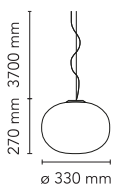

## Glo-Ball Suspension 1

by Jasper Morrison , 1998

Suspension lamp providing diffused light. Diffuser consisting of an externally acid-etched, hand blown, flashed opaline glass. Gloss white painted pressed steel diffuser support. 30% fiberglass reinforced injection-molded polyamide rose; pressed and galvanized ceiling fitting. Steel suspension cable.

|                    |                    |
|--------------------|--------------------|
| <b>Cord Length</b> | 3700 mm            |
| <b>Materials</b>   | Blown glass, Steel |

|               |   |
|---------------|---|
| <b>Colors</b> | <span style="display: inline-block; width: 10px; height: 10px; background-color: #f0f0f0; border-radius: 50%;"></span> F3005061 - White |
|---------------|---|

|             |                    |
|-------------|--------------------|
| Cord Length | 3700 mm            |
| Materials   | Blown glass, Steel |

|        |   |
|--------|---|
| Colors | <span style="display: inline-block; width: 10px; height: 10px; background-color: #e0e0e0; border-radius: 50%;"></span> F3010061 - White |
|--------|---|