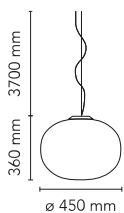

Mounting	Pendant
Environment	Indoor
Finish	White
Weight	5.6 Kg
Light sources available	1 x 42W Gx24q-4 3200lm 3000K [e] cod. RF14594
Emergency	Without
Voltage	220-240V
Power	42W
Battery	No
Supply included	Yes
Cord Length	3700 mm
Materials	Blown glass, Steel
Colors	● F3011061 - White
Certificate