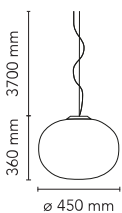

Mounting	Pendant
Environment	Indoor
Finish	White
Weight	5.6 Kg
Light sources available	1 x LED 13W E27 1400lm 2700K [e] cod. RF26065 DIMMER 1 x LED 13W E27 1400lm 3000K [e] cod. RF25535 DIMMER 1 x LED 17W E27 1900lm 2700K [e] cod. RF26259 DIMMER 1 x LED 17W E27 2000lm 3000K [e] cod. RF26258 DIMMER

Emergency	Without
Voltage	220-240V
Power	MAX 250W
Battery	No
Supply included	Yes

Cord Length	3700 mm
Materials	Blown glass, Steel

Colors	 F3010061 - White

Certificate