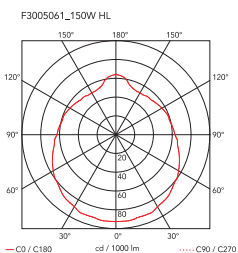

Mounting	Pendant
Environment	Indoor
Finish	White
Weight	2.7 Kg
Light sources available	1 x LED 13W E27 1400lm 3000K [e] cod. RF25535 DIMMER 1 x LED 13W E27 1400lm 2700K [e] cod. RF26065 DIMMER 1 x LED 17W E27 1900lm 2700K [e] cod. RF26259 DIMMER 0 x LED 17W E27 2000lm 3000K [e] cod. RF26258 DIMMER

Emergency	Without
Voltage	220-250V
Power	MAX 150W
Battery	No
Supply included	Yes

Cord Length	3700 mm
Materials	Blown glass, Steel

Colors	 F3005061 - White

Certificate