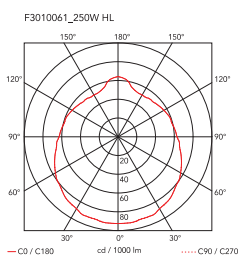

Mounting	Pendant
Environment	Indoor
Finish	White
Weight	5.6 Kg
Light sources available	1 x LED 13W E27 1400lm 2700K [e] cod. RF26065 DIMMER 1 x LED 13W E27 1400lm 3000K [e] cod. RF25535 DIMMER 1 x LED 17W E27 1900lm 2700K [e] cod. RF26259 DIMMER 1 x LED 17W E27 2000lm 3000K [e] cod. RF26258 DIMMER

Emergency	Without
Voltage	220-240V
Power	MAX 250W
Battery	No
Supply included	Yes

Cord Length	3700 mm
Materials	Blown glass, Steel

Colors	 F3010061 - White

Certificate