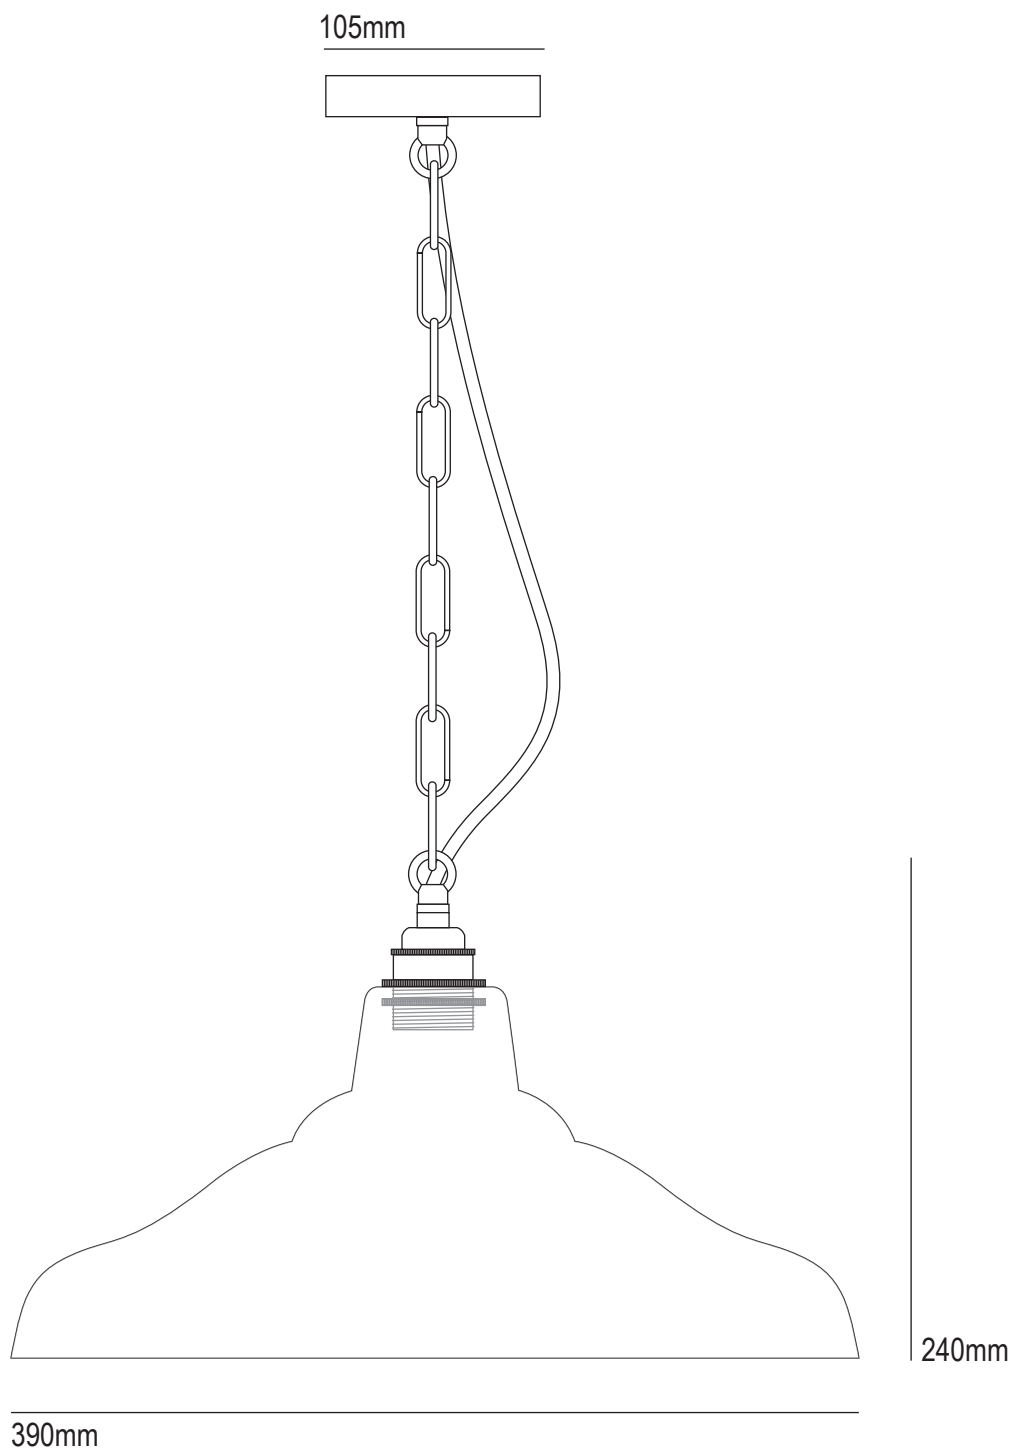

Glass School Light, Size 2

8200/M

Product Code	Bulb Cap	Max Wattage	Bulb Type	Height/Length	Width/Diameter	Projection
8200/M	E27	60	GLS	240mm	390mm	n/a
Available Finish		Hardware: Brass / Weathered Brass Shade: Opal / Anthracite / Clear Glass				

Bulb Not Supplied.

Supplied with ceiling rose and 1.8m of cable and 1.5m of chain.

This product is available for specific markets. Low energy CFL compatible.

Stated dimensions are for reference purposes only. Due to manufacturing tolerances, the actual dimensions of each product may differ to those stated.