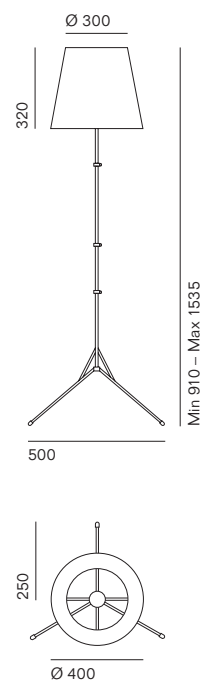

Created by designer and architect Enrico Franzolini in 1997, Gilda stands out for its large fabric lampshade, suspended on an adjustable tripod and inspired by professional photographer's tools. Using different materials for the lampshade corresponds to several tactile, visual and bright emotions: from white or ivory synthetic parchment to white, black or natural jute. Today Pallucco completes the Gilda collection with an all-black version made of a matt black finish tripod and black jute lampshade.

A

Gilda

B

Baby Gilda

Prodotto Product	Tipologia Type	Lampadine consigliate Suggested light bulbs	Dimmer	Attacco Socket	Volt
Gilda	Terra	• 1 Alogena / Halogen max 205 W	•	E 27	220 / 240
A	Floor	• 1 Led dimmerabile / Dimmable 21 W	•	E 27	220 / 240
		• 1 Alogena / Halogen max 200 W	•	E 26	110 / 120
Baby Gilda	Terra	• 1 Alogena / Halogen max 150 W	•	E 27	220 / 240
B	Floor	• 1 Led dimmerabile / Dimmable 21 W	•	E 27	220 / 240
		• 1 Alogena / Halogen max 150 W	•	E 26	110 / 120

Struttura Frame

1 Alluminio naturale / Natural aluminium (**Mod. A**) 2 Alluminio nero opaco / Matt black aluminium (**Mod. A**)
3 Metallo nichelato / Nickel – plated metal (**Mod. B**) 4 Cromo satinato opaco / Matt chrome satin (**Mod. C**)