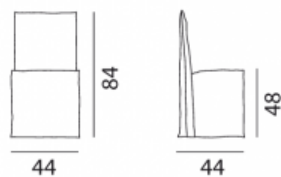

GERVASONI™

Ghost 23

Collection: Ghost / Chairs

Design: Paola Navone

Side chair, multilayer and solid wood frame, upholstered with polyurethane foams, removable cover.

Copyright Gervasoni SpA - Tutti i diritti riservati