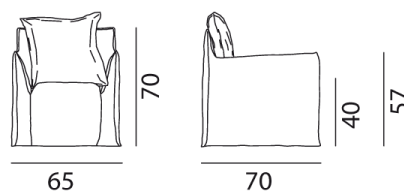

GERVASONI™

Ghost 05

collezione: **Ghost / Armchairs**

designer: **Paola Navone**

Armchair, multilayer and solid wood frame, with elastic belts, upholstered with polyurethane foams, removable covers. One back cushion in dacron and down 50 x 50 cm.