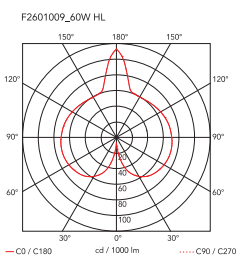

Mounting	Table
Environment	Indoor
Finish	Cocoon
Weight	2.3 Kg
Light sources available	1 x LED 8W E27 740lm 2700K [e] cod. RF25323 DIMMER 1 x LED 8W E27 740lm 3000K [e] cod. RF25317 DIMMER
Emergency	Without
Switching	On the cable there is the electronic dimmer which allows the regulation of light brightness with a dial.
Voltage	220-240V
Power	MAX 60W
Battery	No
Supply included	Yes
Cord Length	1800 mm
Materials	Cocoon resin, Steel
Colors	 F2601009 - Cocoon
Certificate