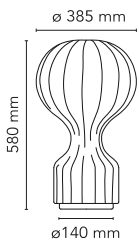

Gatto Piccolo

by Achille & Pier Giacomo Castiglioni , 1960

Table lamp providing diffused light. White powder coated internal steel structure sprayed with a unique "cocoon" resin to create the diffuser which is then protected by a transparent sprayed on finish. On the cable there is the electronic dimmer which allows the regulation of light brightness.

Mounting	Table
Environment	Indoor
Finish	Cocoon
Weight	0.9 Kg
Light sources available	1 x LED 8W E14 800lm 3000K cod. RF26565 [e] DIMMER 1 x LED 8W E14 700lm 2700K cod. RF26767 [e] DIMMER
Emergency	Without
Switching	On the cable there is the electronic dimmer which allows the regulation of light brightness with a dial.
Voltage	220-240V
Power	MAX 60W
Battery	No
Supply included	Yes
Cord Length	1800 mm
Materials	Cocoon resin, Steel
Colors	● F2701009 - Cocoon
Certificate	    

Mounting	Table
Environment	Indoor
Finish	Cocoon
Weight	2.3 Kg
Light sources available	1 x LED 8W E27 740lm 2700K [e] cod. RF25323 DIMMER 1 x LED 8W E27 740lm 3000K [e] cod. RF25317 DIMMER
Emergency	Without
Switching	On the cable there is the electronic dimmer which allows the regulation of light brightness with a dial.
Voltage	220-240V
Power	MAX 60W
Battery	No
Supply included	Yes
Cord Length	1800 mm
Materials	Cocoon resin, Steel
Colors	 F2601009 - Cocoon
Certificate	    