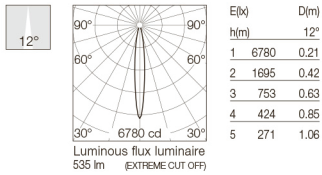

1. **3000K**
2. ☐ 03.2010.40
   - ☒ 03.2010.CU
   - ☐ 03.2010.14