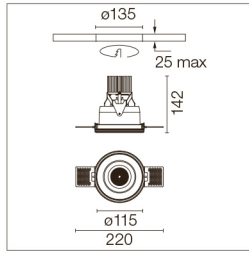

Free Sixty No Trim

Alimentazioni raccomandate:
Non Dimmable
Dimmable 1-10V
Dimmable Dali
Phase Dimming

Recommended power supply:
60.9162
60.8536
60.8847
60.9268

1. **2700K**
2. ☐ 03.2011.40
   - ☒ 03.2011.CU
   - ☐ 03.2011.14