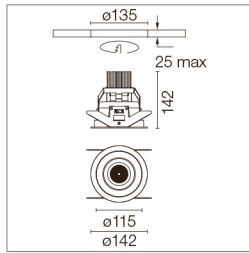

Free Sixty Trim

Light Source: LED Array 16W - 1780 lm - 2700K/CRI 90 / 16W- 1883 lm - 3000K/CRI 90

GWT 850°
F
25°
PENDING
LED INCL
0,44 Kg
III
CE
IP 20

Apparecchio di illuminazione da incasso a LED ad alte prestazioni. Alimentatore remoto non compreso. E' necessaria cornice di pre-installazione, da ordinare separatamente.

High-performance recessed luminaire with LED light source. Remote power supply not included. Pre-installation frame must be ordered separately.