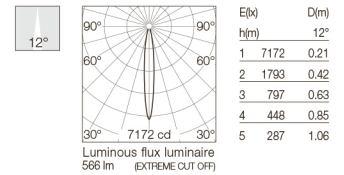

Accessori / Accessories

Cornice di installazione Trim.

Installation frame Trim.

- ☐ 08.0508.40
- ☒ 08.0508.CU
- ☐ 08.0508.14

Cornice di installazione No Trim.

Installation frame No Trim.

- ☐ 08.0508.40.NT