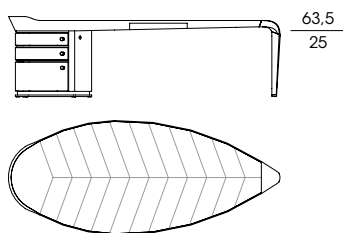

50101
Scrivania con piano in ebano macassar senza passacavo
Desk top in ebony macassar without cable holder
cm 261,5 x 110 x h 73
in 103 x 43 3/8 x h 28 3/4