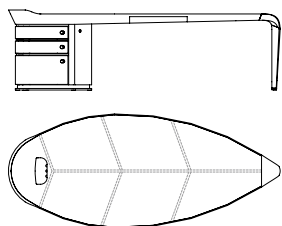

- ebony macassar veneer fin.34 (with or without cable holder and adaptor);
- in various shades of saddle leather (with or without cable holder and adaptor);

The adaptor, placed in the top, is predisposed for 3 schuko sockets, or 3 UK sockets, or 3 USA sockets + 2 RJ45. On both sides of the top, there are two standard, extractable drawers so that the desk may be used either on the right or on the left side; the base of the drawers is either in natural saddle leather for the versions with the top in ebony or in saddle leather as that for the top. The chest with 3 drawers, two shallow and one deep, is in curved multi-layer, veneered national walnut. Each drawer has an independent opening system that can rotate 360° thanks to Arnite spacers, inserted along the metal rod. In the standard version, a special system on the inside of the chest of drawers allows the drawers to open in one direction. The chest of drawer is equipped with two standard mechanical locks for right or left fastening. The knobs are in national walnut wood with details in satinfinished nickel metal. The base of the chest of drawers, and the tip of the leg are in satin-finished nickel metal.

Note: it is necessary to specify the right or left-hand mounting of the modesty panel, when the order is submitted.

50101
 Scrivania con piano in ebano macassar senza passacavo
Desk top in ebony macassar without cable holder
 cm 261,5 x 110 x h 73
 in 103 x 43 3/8 x h 28 3/4

50102
 Scrivania con piano in cuoio senza passacavo
Desk top in saddle leather without cable holder
 cm 261,5 x 110 x h 73
 in 103 x 43 3/8 x h 28 3/4

50104
 Scrivania con piano in ebano macassar, passacavi e multipresa
Desk top in ebony macassar with cable holder and adaptor
 cm 261,5 x 110 x h 73
 in 103 x 43 3/8 x h 28 3/4