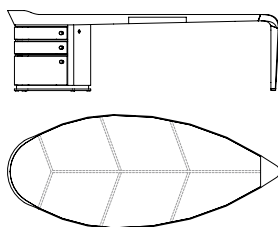

50102
Scrivania con piano in cuoio senza passacavo
Desk top in saddle leather without cable holder
cm 261,5 x 110 x h 73
in 103 x 43 3/8 x h 28 3/4