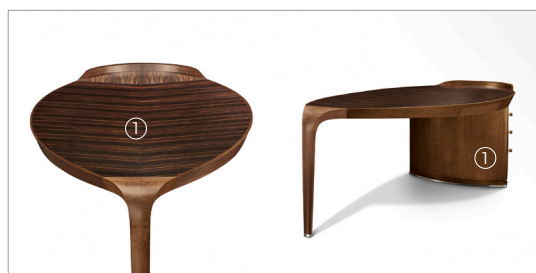

50108
 Divisorio cassetto destro
Separator for right hand drawer

50109
 Divisorio cassetto sinistro
Separator for left hand drawer

50111
 Piano interno in cuoio per cassetto destro
Internal top in saddle leather for right hand drawer

50112
 Piano interno in cuoio per cassetto sinistro
Internal top in saddle leather for left hand drawer

1 Erasmo 50101 fin.92

2 Erasmo 50102 + 50110 milky saddle leather fin.92