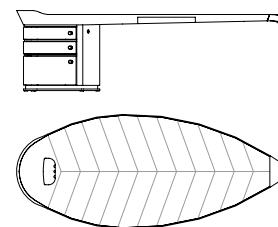

50104
Scrivania con piano in ebano macassar, passacavi e multipresa
Desk top in ebony macassar with cable holder and adaptor
cm 261,5 x 110 x h 73
in 103 x 43 3/8 x h 28 3/4