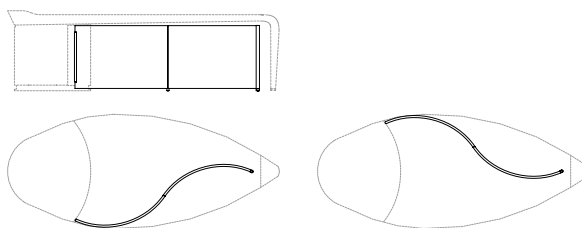

Pannello montato a destra
Panel mounted on the right

Pannello montato a sinistra
Panel mounted on the left

50110
Pannello di cortesia: in fase di ordine, è necessario definire il
montaggio del pannello di cortesia a destra o a sinistra
*Modesty panel: it must be stipulated at the time of ordering whether
the modesty panel is to be mounted on the left or right*
cm 177 x h 63
in 69 7/8 x h 25 7/8