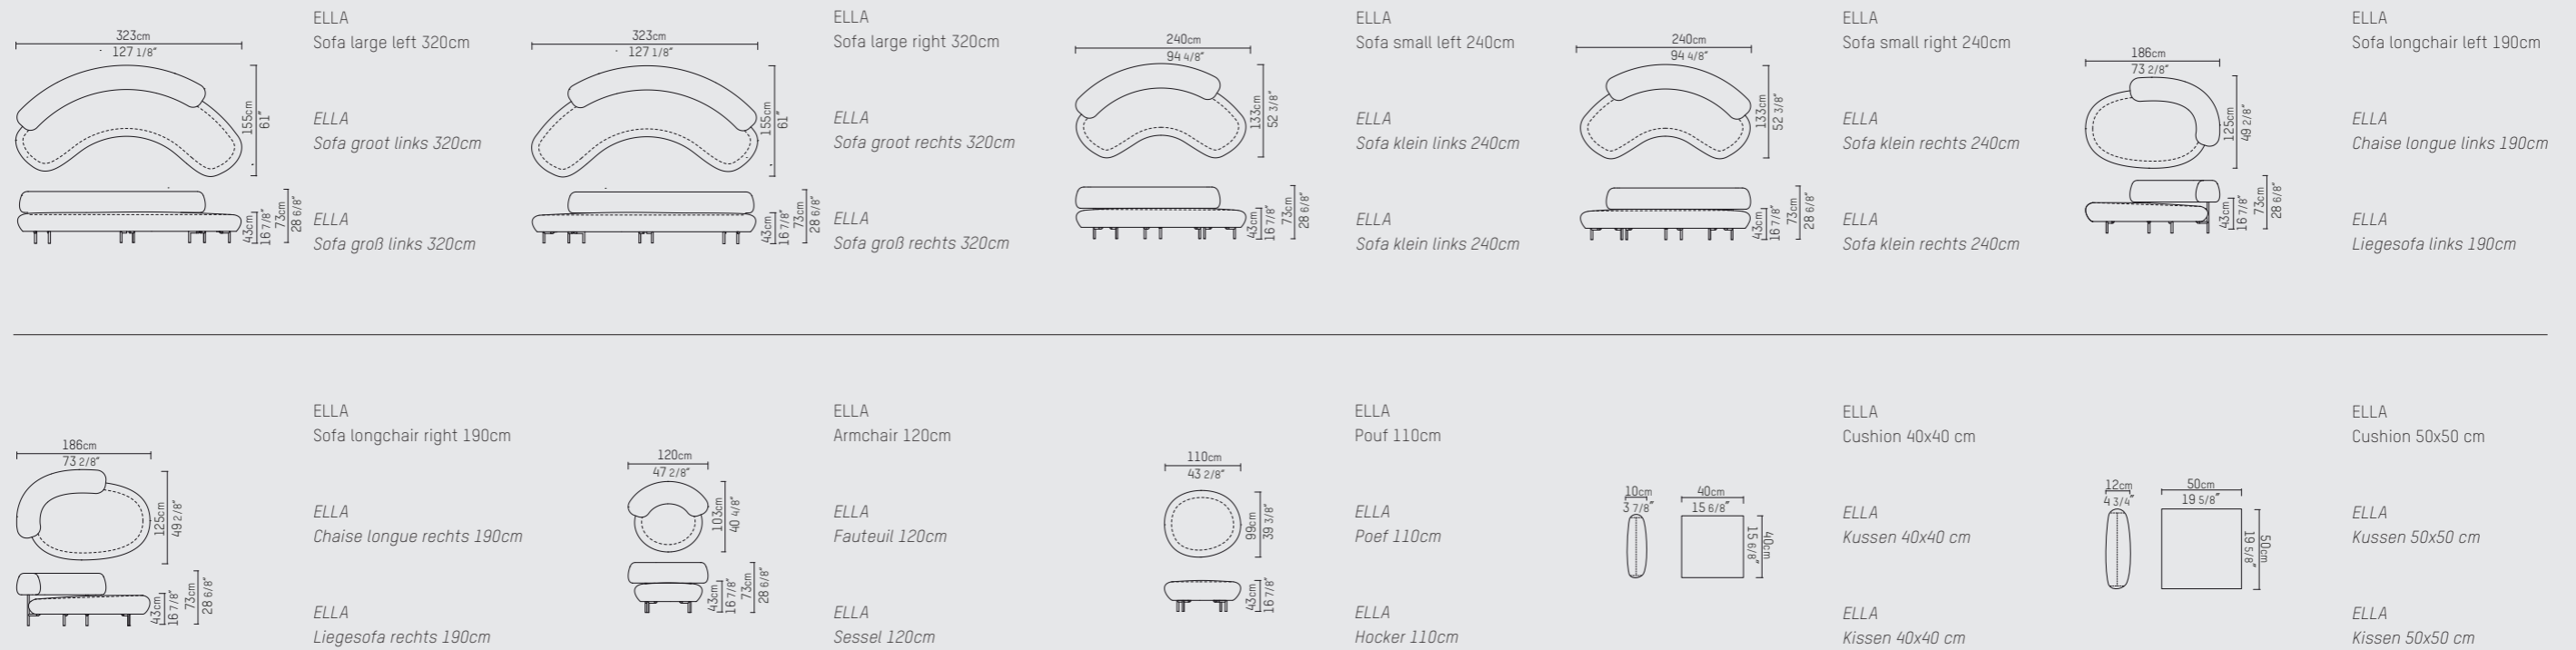

ELLA SOFA & ARMCHAIR

ENGLISH

Inspired by the shape of the studio's iconic KLINK sidetable, the ELLA series are infused with the same artisanal non-geometric contour. The different elements of the ELLA sofa are connected by solid unique hand shaped bronze legs, giving it its artisanal character.

NEDERLANDS

Geïnspireerd door de vorm van de studio's iconische KLINK-bijzettafel, is de ELLA-serie gebaseerd op dezelfde handgevormde niet-geometrische vorm. De verschillende elementen van de ELLA-sofa zijn verbonden door massieve unieke handgevormde bronzen poten, die het zijn ambachtelijke karakter geven.

DEUTSCH

Inspiriert von der Form des kultigen KLINK-Beistelltisches von Studio zeichnen sich die Produkte der ELLA-Reihe mit ihren asymmetrischen Formen durch dieselbe handwerklich hochwertige Fertigungskunst aus. Die verschiedenen Elemente des ELLA-Sofas sind miteinander verbunden durch gediegene, auf einzigartige Weise von Hand geformte, bronzierte FüÙe, die das Möbelstück zu einem kunsth Handwerklichen Meisterwerk machen.