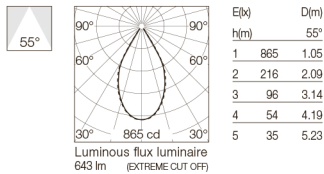

2700K
03.4296.BU