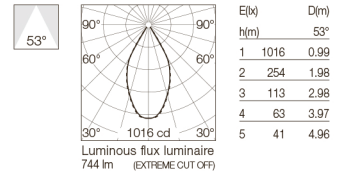

Recessed luminaire with LED light source. Power supply not included. Installation frame not necessary.

Diffusing lens included.

Recommended power supply:
60.8880
60.8533
60.8847
60.8534

2700K
03.4296.B1

3000K
03.4295.B1