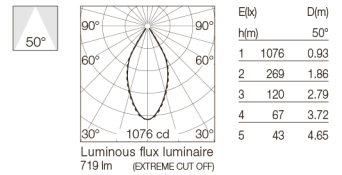

3000K
03.4295.GL