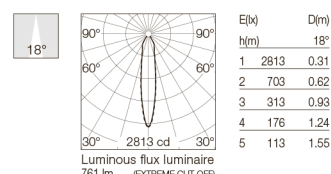

Recessed luminaire with LED light source. Power supply not included. Installation frame not necessary.

Diffusing lens included.

Recommended power supply:
60.8880
60.8533
60.8847
60.8534

2700K
03.4294.B1

3000K
03.4293.B1