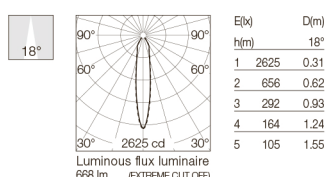

3000K
03.4293.BU