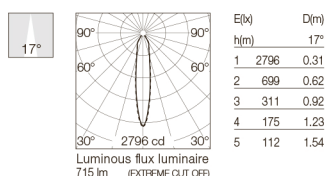

3000K
03.4293.GL