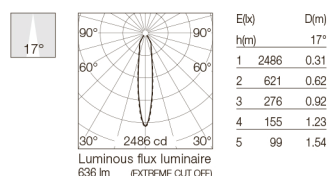

2700K
03.4294.BU