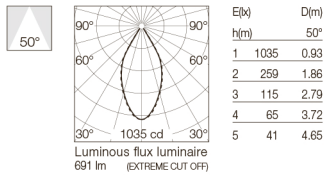

2700K
03.4296.GL