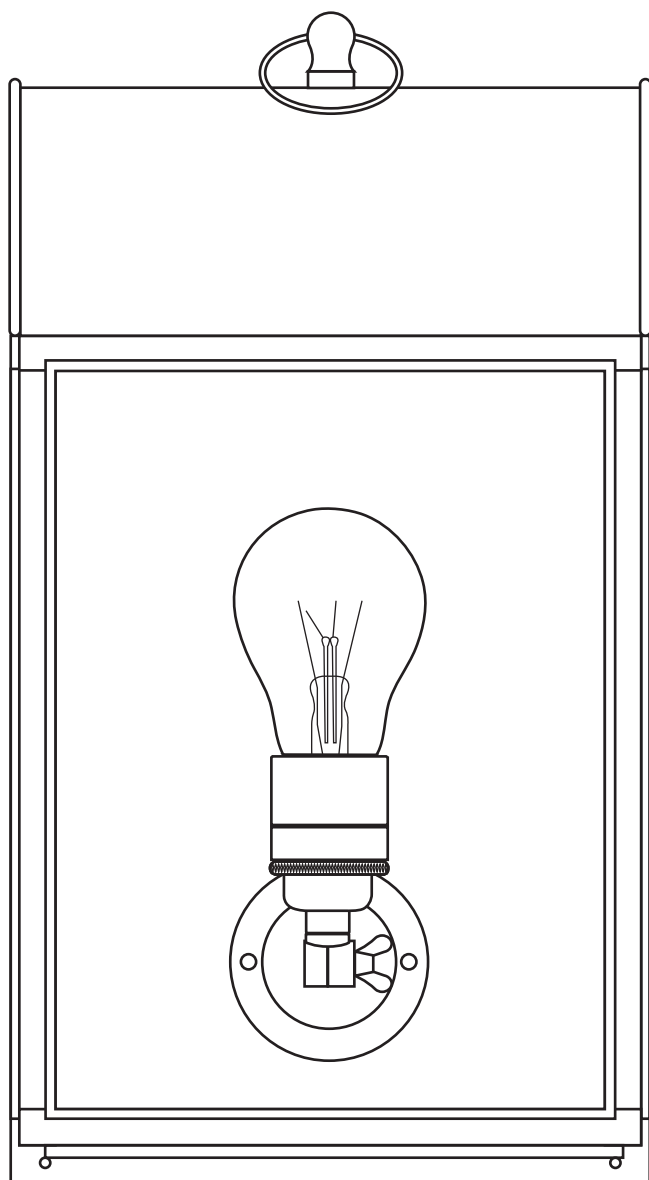

Domed Box Wall Light 7250

Product Code	Bulb Cap	Max Wattage	Bulb Type	Height/Length	Width/Diameter	Projection
7250	E27	60	GLS	365mm	215mm	155mm
Available Finish		Weathered brass, clear glass				

Front View

178mm(bottom fixings)

215mm

Brass Fixing Plate(top fixing)

158mm

Side View

365mm

155mm

Rated IP44