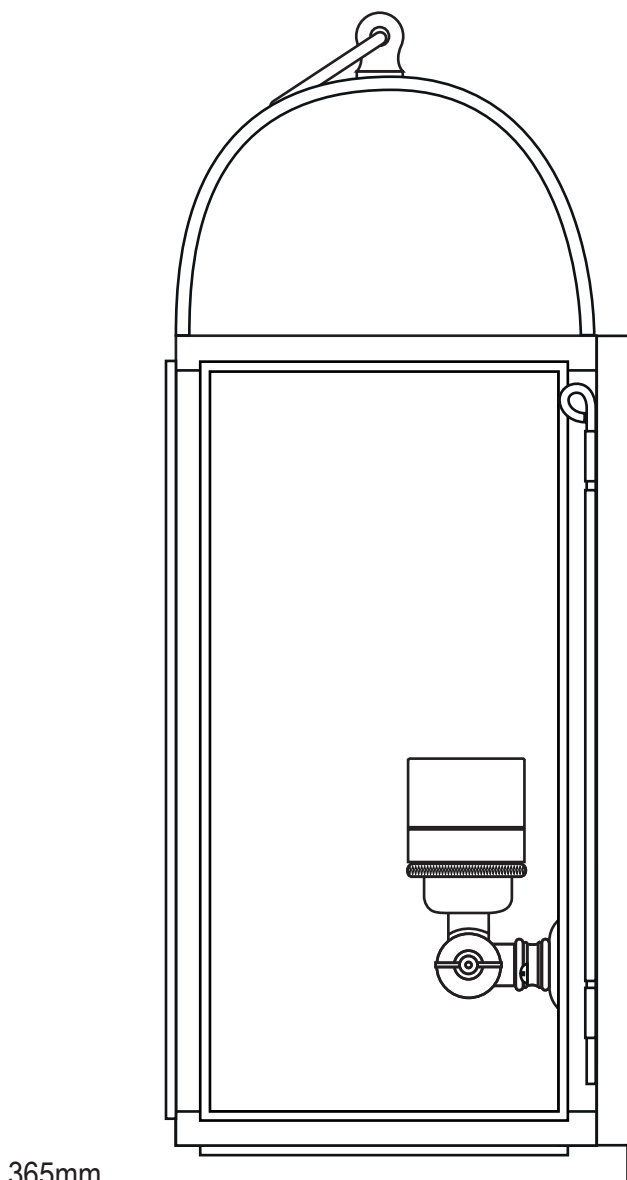

Domed Box Wall Light 7250

Product Code	Bulb Cap	Max Wattage	Bulb Type	Height/Length	Width/Diameter	Projection
7250	E27	60	GLS	365mm	215mm	155mm
Available Finish		Weathered brass, clear glass				

Front View

178mm(bottom fixings)

215mm

Brass Fixing Plate(top fixing)

158mm

Side View

365mm

155mm

Rated IP44