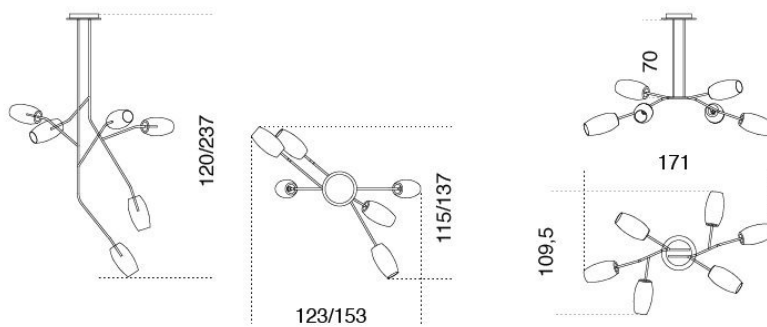

Diantha

Massimo Castagna , 2017

Lampada a sospensione a LED (20 Watt).
Cristallo soffiato a bocca e verniciato. Parti
metalliche in nero bronzato.

Hanging lamp with LED light (20 Watt).
Mouth blown and painted glass. Bronzed
black metal parts.

Dimensioni / Sizes
Cm
170 x 110 x 110h DH
123 x 115 x 120h DVS
153 x 137 x 237h DVL

DVS - DVL
LED 1.5W - led (G4), 180 lm, 3000K - not
dimmable

Inches
67" x 43½" x 43½" h DH
48½" x 45½" x 47¼" h DVS
60" x 54" x 93½" h DVL

DH
LED 1.5W - led (G4), 180 lm, 3000K - not
dimmable