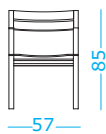

COFFEE TABLE

- COTR0500
- COTR0300
- COTR0800

ROUND TABLE

- COTT0500

DINING ARMCHAIR

- COSB0500

SEAT CUSHION

Nature White	 COCUSB25
Black Stone	 COCUSB28
Cherry Red	 COCUSB29
Narval Blue	 COCUSB27