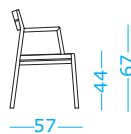

COFFEE TABLE

- COTR0500
- COTR0300
- COTR0800

ROUND TABLE

- COTT0500

DINING ARMCHAIR

- COSB0500

SEAT CUSHION

Nature White	 COCUSB25
Black Stone	 COCUSB28
Cherry Red	 COCUSB29
Narval Blue	 COCUSB27