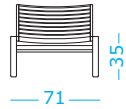

SUNBED

- COLE0500

MATTRESS

Nature White	 COMSLE25
Narval Blue	 COMSLE27
Cherry Red	 COMSLE29