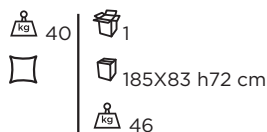

COSTES PAGE 9

LA COLLEZIONE COSTES È REALIZZATA IN TEAK CON FINITURA DECAPATA. OLTRE AL SALOTTO, DISPONIBILE ANCHE IN MOGANO VERNICIATO, LA LINEA COMPRENDE L'AMPIO TAVOLO ROTONDO CON PIANO CENTRALE GIREVOLE, LA POLTRONA DINING, IL LETTINO PRENDISOLE.

THE COSTES COLLECTION IS IN PICKLED-FINISH TEAK. IN ADDITION TO THE LOUNGE, ALSO AVAILABLE IN VARNISHED MAHOGANY, THE LINE INCLUDES A LARGE ROUND TABLE FITTED WITH IN-BUILT LAZY SUSAN, A DINING ARMCHAIR AND A SUN LOUNGER.

DIE KOLLEKTION COSTES IST AUS TEAKHOLZ MIT GEBEIZTEM FINISH. AUSSER DER GARNITUR, DIE AUCH IN LACKIERTEM MAHAGONI ERHÄLTlich IST, UMFASST DIE LINIE EINEN BREITEN RUNDEN TISCH MIT DREHBAREM MITTELTEIL, EINEN DINING-LEHNSTUHL UND EINE SONNENLIEGE.

LA COLLECTION COSTES EST FABRIQUÉE EN TECK AVEC FINITION DÉCAPÉE. EN PLUS DU SALON, DISPONIBLE ÉGALEMENT EN ACAJOU VERNI, LA LIGNE COMPREND UNE LARGE TABLE RONDE AVEC PLAN CENTRAL PIVOTANT, UN FAUTEUIL «DINING» ET UNE CHAISE LONGUE.

MATERIAL	05	03	08
CUSHIONS / MATTRESS	25	28	27

PRODUCT	DRAWING	INFO	ART.

3 SEATER SOFA

■ CODI05
□ CODI03
■ CODI08

SEAT AND BACK CUSHION

Nature White	■ CODICU25
Black Stone	■ CODICU28
Cherry Red	■ CODICU29
Narval Blue	■ CODICU27