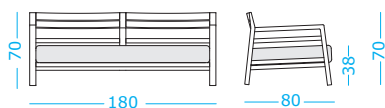

COSTES PAGE 9

LA COLLEZIONE COSTES È REALIZZATA IN TEAK CON FINITURA DECAPATA. OLTRE AL SALOTTO, DISPONIBILE ANCHE IN MOGANO VERNICIATO, LA LINEA COMPRENDE L'AMPIO TAVOLO ROTONDO CON PIANO CENTRALE GIREVOLE, LA POLTRONA DINING, IL LETTINO PRENDISOLE.

THE COSTES COLLECTION IS IN PICKLED-FINISH TEAK. IN ADDITION TO THE LOUNGE, ALSO AVAILABLE IN VARNISHED MAHOGANY, THE LINE INCLUDES A LARGE ROUND TABLE FITTED WITH IN-BUILT LAZY SUSAN, A DINING ARMCHAIR AND A SUN LOUNGER.

DIE KOLLEKTION COSTES IST AUS TEAKHOLZ MIT GEBEIZTEM FINISH. AUSSER DER GARNITUR, DIE AUCH IN LACKIERTEM MAHAGONI ERHÄLTlich IST, UMFASST DIE LINIE EINEN BREITEN RUNDEN TISCH MIT DREHBAREM MITTELTEIL, EINEN DINING-LEHNSTUHL UND EINE SONNENLIEGE.

LA COLLECTION COSTES EST FABRIQUÉE EN TECK AVEC FINITION DÉCAPÉE. EN PLUS DU SALON, DISPONIBLE ÉGALEMENT EN ACAJOU VERNI, LA LIGNE COMPREND UNE LARGE TABLE RONDE AVEC PLAN CENTRAL PIVOTANT, UN FAUTEUIL «DINING» ET UNE CHAISE LONGUE.

MATERIAL	05	03	08
CUSHIONS / MATTRESS	25	28	27

PRODUCT	DRAWING	INFO	ART.

3 SEATER SOFA

■ CODI05
□ CODI03
■ CODI08

SEAT AND BACK CUSHION

Nature White	■ CODICU25
Black Stone	■ CODICU28
Cherry Red	■ CODICU29
Narval Blue	■ CODICU27