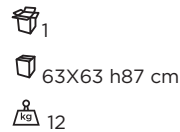

COFFEE TABLE

- COTR0500
- COTR0300
- COTR0800

ROUND TABLE

- COTT0500

DINING ARMCHAIR

- COSB0500

SEAT CUSHION

Nature White	 COCUSB25
Black Stone	 COCUSB28
Cherry Red	 COCUSB29
Narval Blue	 COCUSB27