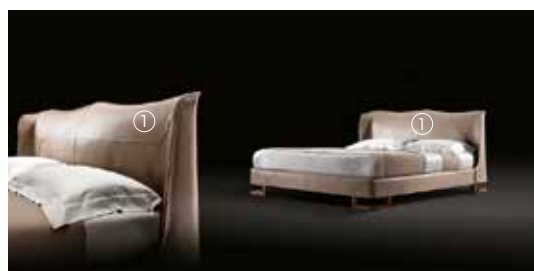

1 Corium 62310 turtledove saddle leather fin.11

bed dressing silk sheets set 45325 SE01 + cashmere blankets

45343 PC04