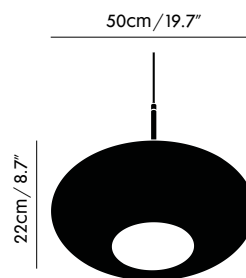

Cleaning Instructions: Clean with a soft dry cloth only. Do not use polishing agents, water or abrasive materials when cleaning. Always switch off the electricity supply before cleaning.