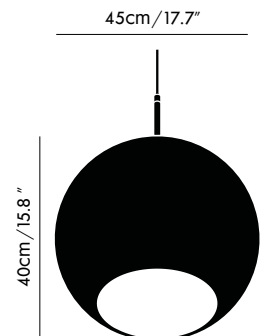

Cleaning Instructions: Clean with a soft dry cloth only. Do not use polishing agents, water or abrasive materials when cleaning. Always switch off the electricity supply before cleaning.