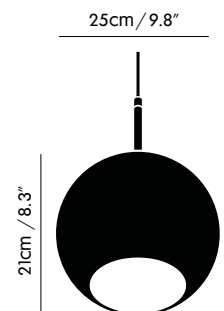

Cleaning Instructions: Clean with a soft dry cloth only. Do not use polishing agents, water or abrasive materials when cleaning. Always switch off the electricity supply before cleaning.