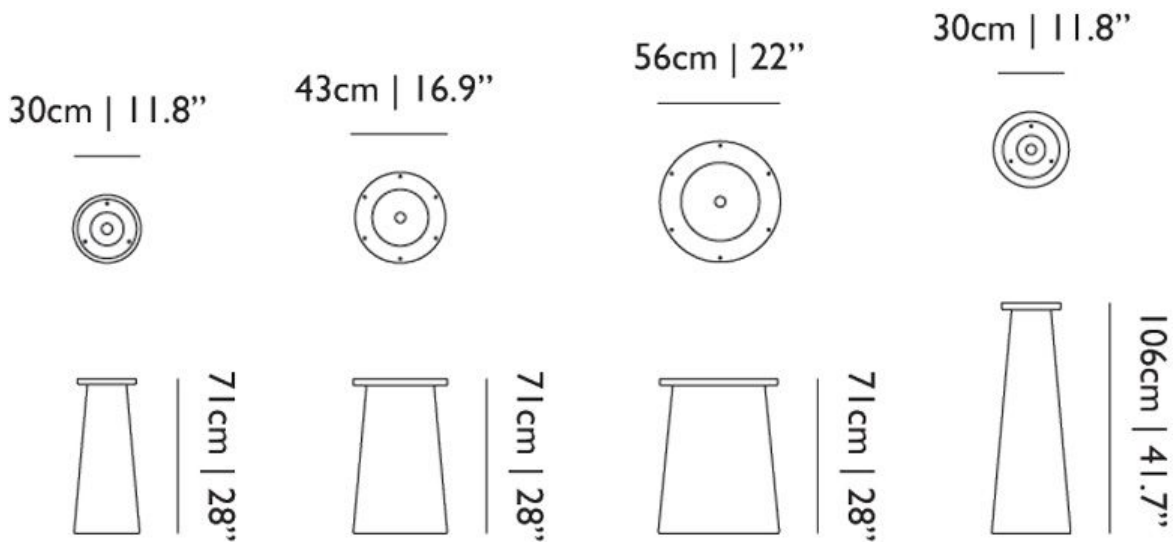

H 75 cm | 29,5"

W 45 cm | 17,7"

D 45 cm | 17,7"

Colli 1/1

Product weight:

9 KG | 19,8 lb

With packaging:

10 KG | 22 lb

packaging

Container Oval 210 top:

H 217 cm | 85.4"
W 148 cm | 58.3"
D 10 cm | 3.9"

Colli 1/1

Product weight:

KG | lb

With packaging:

KG | lb

Container Oval 260 top:

H 266 cm | 104.7"
W 177 cm | 69.7"
D 8 cm | 3.1"

Colli 1/1

Product weight:

68 KG | 149.9 lb

With packaging:

70 KG | 154.3 lb

Dimensions

Dimensions New Antiques