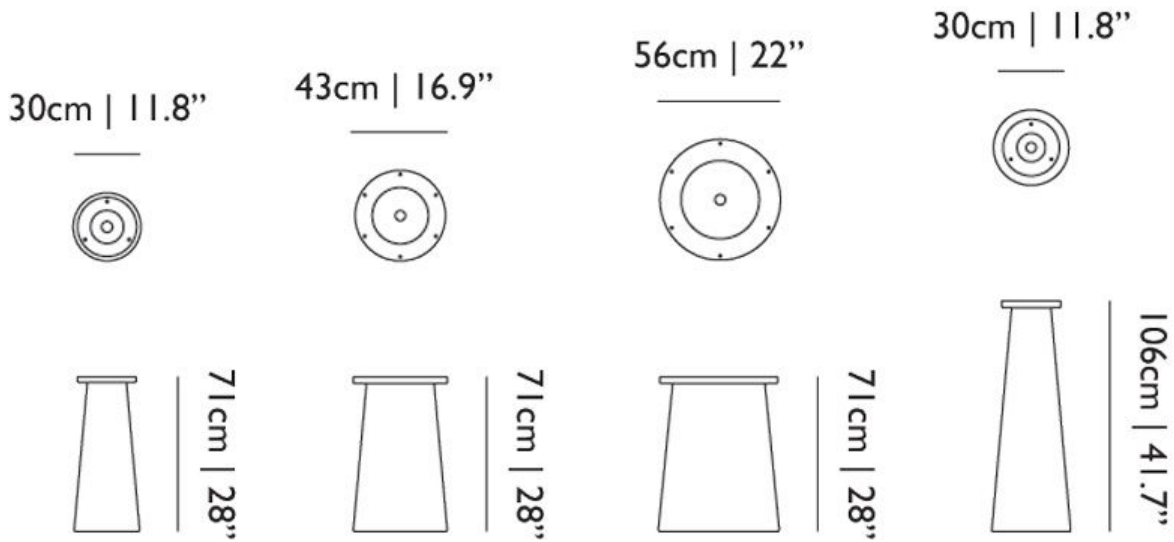

HPL
H 3 cm | 1.2"
W 161 cm | 63.4"
D 161 cm | 63.4"
160 x 160
Colli 1
Product weight:
42,8 KG | 94,4 lb
With packaging:
47,3 KG | 104,3 lb

160Ø
Colli 1
Product weight:
33,6 KG | 74,1 lb
With packaging:
38,1 KG | 84 lb

Wood & Linoak
H 8 cm | 3.1"
W 166 cm | 65.4"
D 166 cm | 65.4"
160 x 160
Colli 1
Product weight:
82 KG | 180,8 lb
With packaging:
86,5 KG | 190,7 lb

160Ø
Colli 1
Product weight:
64, 3 KG | 141,8 lb
With packaging:
68,8 KG | 151,7 lb

Packaging Round 180 tops

Packaging 180Ø
HPL
H 3 cm | 1.2"
W 181 cm | 71.3"
D 181 cm | 71.3"
Colli 1
Product weight:
48.6 KG | 107,1 lb
With packaging:
54,6 KG | 120,4 lb

Wood & Linoak
H 8 cm | 3.1"
W 186 cm | 73.2"
D 186 cm | 73.2"
Colli 1
Product weight:
81,4 KG | 179,5 lb
With packaging:
87,4 KG | 192,7 lb

Dimensions

Dimensions New Antiques