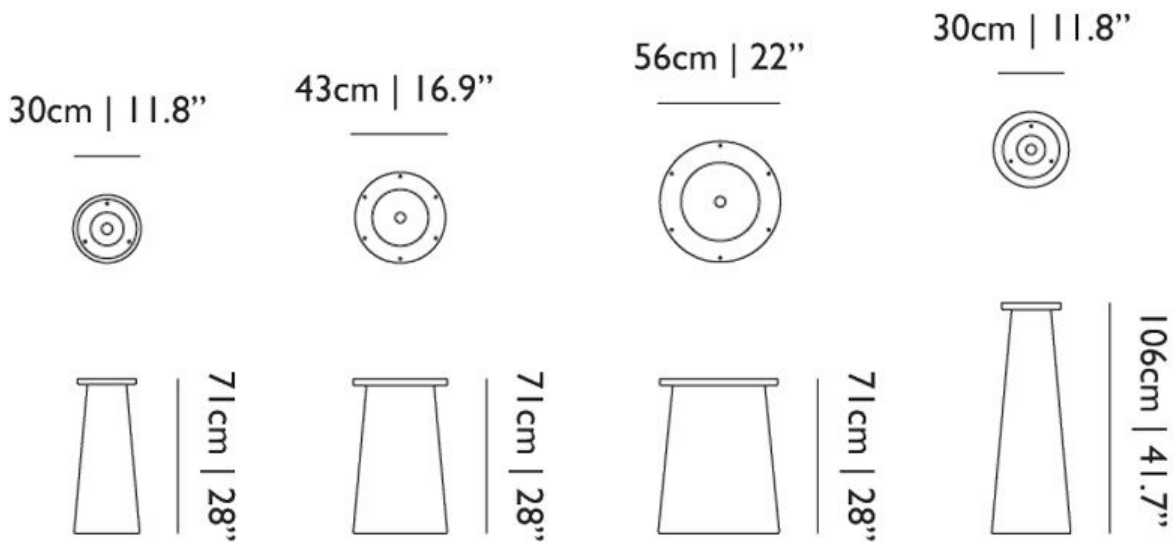

### **Container Oval 260 top:**

H 266 cm | 104,7"

W 177 cm | 69,7"

D 8 cm | 3,1"

Colli 1/1

Product weight:

68 KG | 149,9 lb

With packaging:

## Packaging Round 140 tops

HPL  
H 3 cm | 1.2"  
W 141 cm | 55.5"  
D 141 cm | 55.5"

Wood & Linoak  
H 8 cm | 3.1"  
W 146 cm | 57.5"  
D 146 cm | 57.5"

Colli 1  
Product weight:  
25,7 KG | 56,6 lb  
With packaging:  
29,7 KG | 65,5 lb

## Dimensions

## Dimensions New Antiques